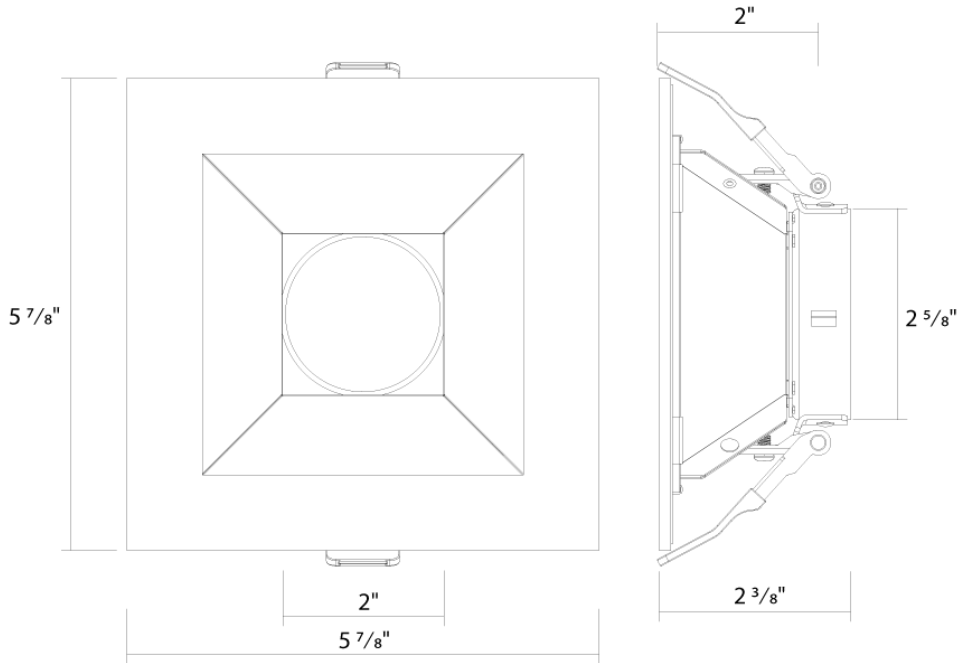

Installation

Mounting:

Twist-lock design to attach reflector trim to compatible LED light engine

Construction

Trim Size:

4"

Trim Shape:

Square

Dimensions

Ordering Matrix

Family	Aperture/Size	Shape	Reflector Finish	Trim
ND22T	4	S	HZ	
	3 = 3" 4 = 4" 4H = 4" 6 = 6" 6H = 6" 8 = 8" 10 = 10"	R = Round S = Square ^{A1}	W = White Reflector + Flange HZ = Haze Reflector + Flange HW = Haze Reflector + White Flange B = Black Reflector + Flange ^{A2}	Blank = Open Flanged Trim WW = Wall Wash Flanged Trim ^{A3}

^{A1} Square not available in 10".

^{A2} Black flange for black reflector only.

^{A3} Wall wash available in 3", 4", 6" (12W) and 6" & 8" (20W, 30W, 50W).

ND22-12 fits 3, 4, and 6"; ND22-20 and ND22-30 fit 4H, 6H, and 8" models; ND22-50 fits 6H, 8", and 10" models.