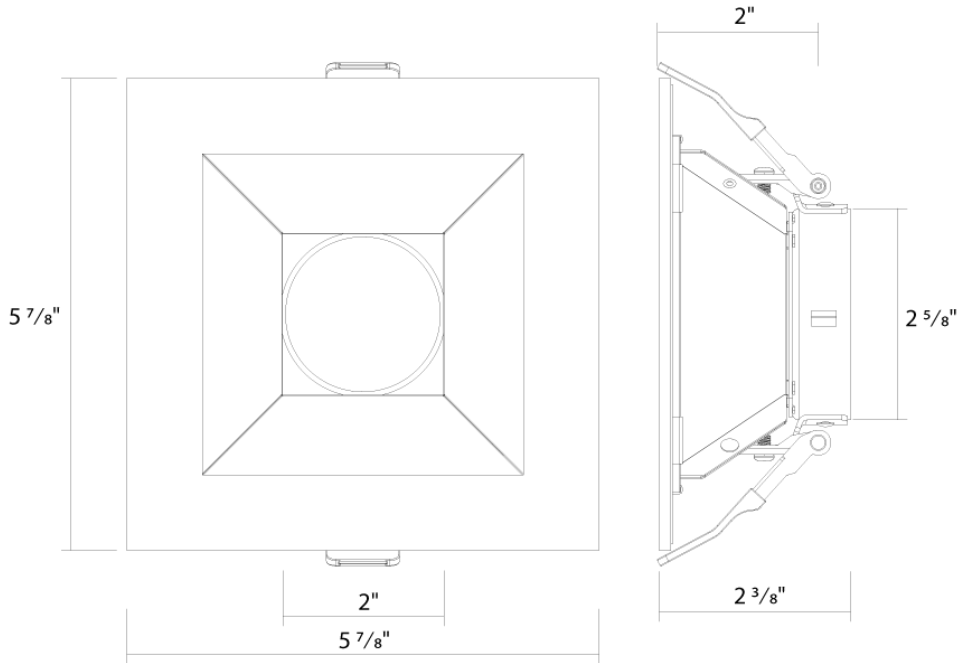

Installation

Mounting:

Twist-lock design to attach reflector trim to compatible LED light engine

Construction

Trim Size:

4"

Trim Shape:

Square

Dimensions

Ordering Matrix

Family	Aperture/Size	Shape	Reflector Finish	Trim
ND22T	4	S	W	
	3 = 3" 4 = 4" 4H = 4" 6 = 6" 6H = 6" 8 = 8" 10 = 10"	R = Round S = Square ^{A1}	W = White Reflector + Flange HZ = Haze Reflector + Flange HW = Haze Reflector + White Flange B = Black Reflector + Flange ^{A2}	Blank = Open Flanged Trim WW = Wall Wash Flanged Trim ^{A3}

^{A1} Square not available in 10".

^{A2} Black flange for black reflector only.

^{A3} Wall wash available in 3", 4", 6" (12W) and 6" & 8" (20W, 30W, 50W).

ND22-12 fits 3, 4, and 6"; ND22-20 and ND22-30 fit 4H, 6H, and 8" models; ND22-50 fits 6H, 8", and 10" models.