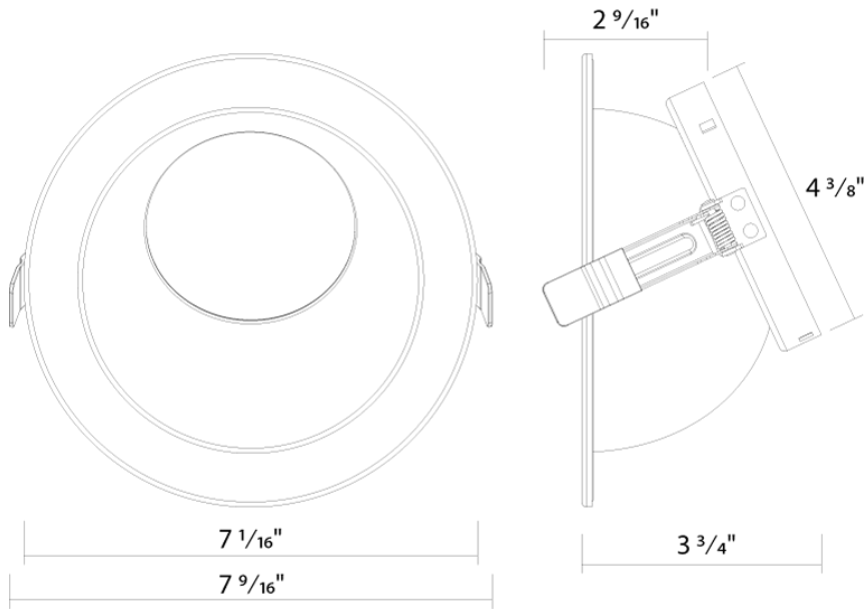

**Installation**

**Mounting:**

Twist-lock design to attach reflector trim to compatible LED light engine

**Construction**

**Trim Size:**

6"

**Trim Shape:**

Wall Wash - Round

### Compliance

**Trade Agreements Act Compliant:**

This product is a product of Cambodia and a "designated country" end product that complies with the Trade Agreements Act

Dimensions

Ordering Matrix

Family	Aperture/Size	Shape	Reflector Finish	Trim
ND22T	6H	R	HW	WW
	3 = 3" 4 = 4" 4H = 4" 6 = 6" 6H = 6" 8 = 8" 10 = 10"	R = Round S = Square <sup>A1</sup>	W = White Reflector + Flange HZ = Haze Reflector + Flange HW = Haze Reflector + White Flange B = Black Reflector + Flange <sup>A2</sup>	Blank = Open Flanged Trim WW = Wall Wash Flanged Trim <sup>A3</sup>

<sup>A1</sup> Square not available in 10".

<sup>A2</sup> Black flange for black reflector only.

<sup>A3</sup> Wall wash available in 3", 4", 6" (12W) and 6" & 8" (20W, 30W, 50W).

ND22-12 fits 3, 4, and 6"; ND22-20 and ND22-30 fit 4H, 6H, and 8" models; ND22-50 fits 6H, 8", and 10" models.