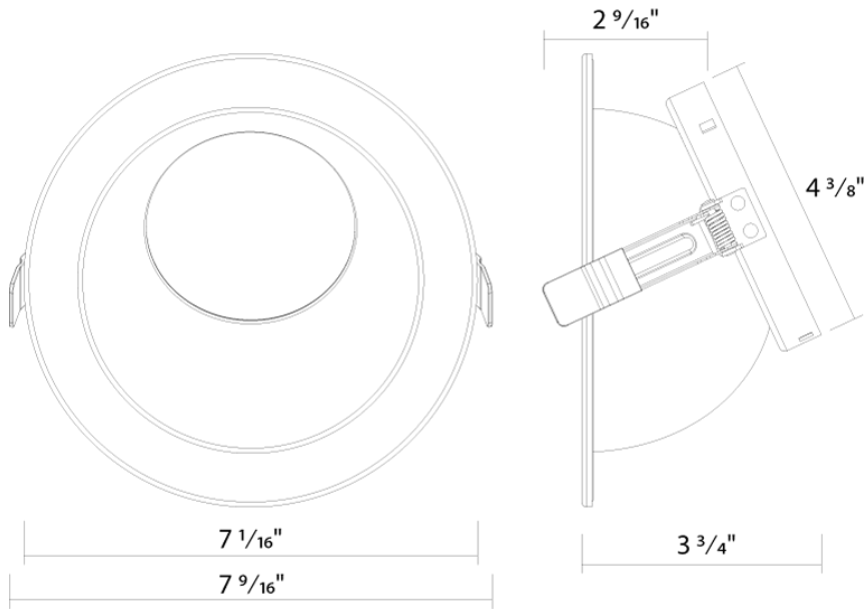

### Construction

**Trim Size:**

6"

**Trim Shape:**

Wall Wash - Round

**Trim Reflector:**

Smooth reflector constructed from anodized aluminum with powder coated paint finish

**Trim Finish:**

### Compliance

**Trade Agreements Act Compliant:**

This product is a product of Cambodia and a "designated country" end product that complies with the Trade Agreements Act

Dimensions

Ordering Matrix

Family	Aperture/Size	Shape	Reflector Finish	Trim
ND22T	6H	R	HZ	WW
	3 = 3" 4 = 4" 4H = 4" 6 = 6" 6H = 6" 8 = 8" 10 = 10"	R = Round S = Square <sup>A1</sup>	W = White Reflector + Flange HZ = Haze Reflector + Flange HW = Haze Reflector + White Flange B = Black Reflector + Flange <sup>A2</sup>	Blank = Open Flanged Trim WW = Wall Wash Flanged Trim <sup>A1</sup>

<sup>A1</sup> Square not available in 10".

<sup>A2</sup> Black flange for black reflector only.

<sup>A3</sup> Wall wash available in 3", 4", 6" (12W) and 6" & 8" (20W, 30W, 50W).

ND22-12 fits 3, 4, and 6"; ND22-20 and ND22-30 fit 4H, 6H, and 8" models; ND22-50 fits 6H, 8", and 10" models.