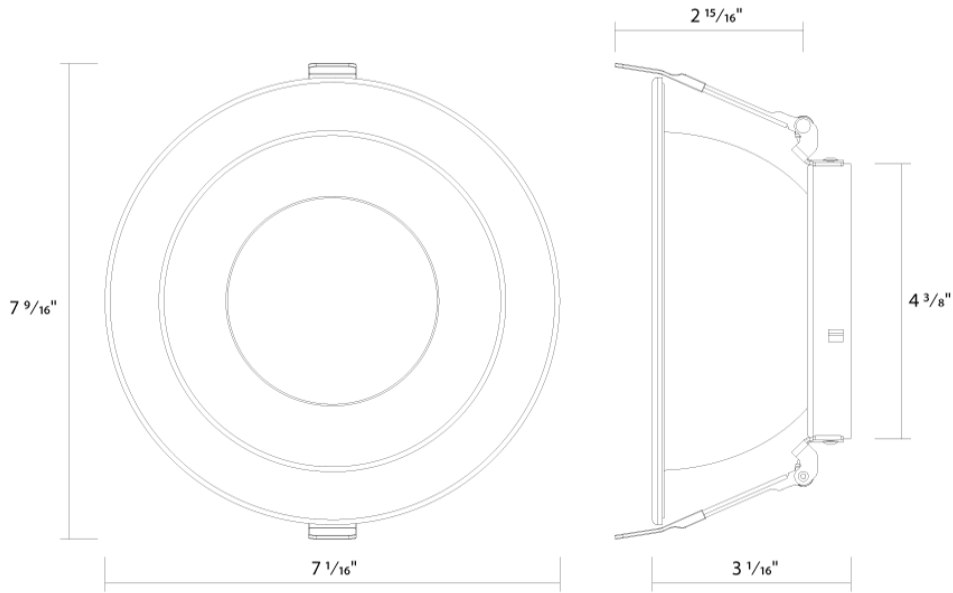

Installation

Mounting:

Twist-lock design to attach reflector trim to compatible LED light engine

Construction

Trim Size:

6"

Trim Reflector:

Smooth reflector constructed from anodized aluminum with powder coated paint finish

Dimensions

Ordering Matrix

Family	Aperture/Size	Shape	Reflector Finish	Trim
ND22T	6H	R	HZ	
	3 = 3" 4 = 4" 4H = 4" 6 = 6" 6H = 6" 8 = 8" 10 = 10"	R = Round S = Square ^{A1}	W = White Reflector + Flange HZ = Haze Reflector + Flange HW = Haze Reflector + White Flange B = Black Reflector + Flange ^{A2}	Blank = Open Flanged Trim WW = Wall Wash Flanged Trim ^{A3}

^{A1} Square not available in 10".

^{A2} Black flange for black reflector only.

^{A3} Wall wash available in 3", 4", 6" (12W) and 6" & 8" (20W, 30W, 50W).

ND22-12 fits 3, 4, and 6"; ND22-20 and ND22-30 fit 4H, 6H, and 8" models; ND22-50 fits 6H, 8", and 10" models.