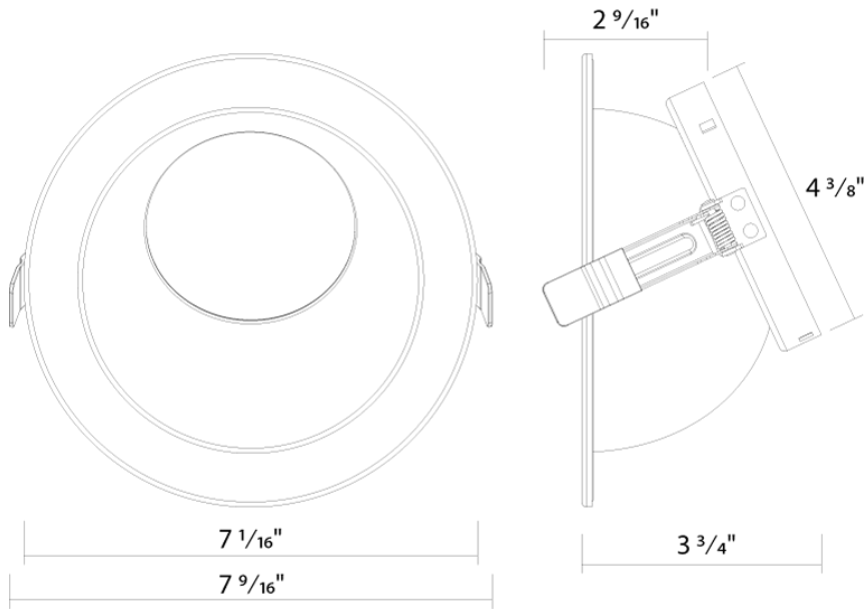

Installation

Mounting:

Twist-lock design to attach reflector trim to compatible LED light engine

Construction

Trim Size:

6"

Trim Shape:

Wall Wash - Round

Compatible Products:

ND22-12
3" Modular Downlight 12W

ND22-20
4" Modular Downlight 20W

ND22-30
6" Modular Downlight 30W

ND22-50
8" Modular Downlight 50W

Compliance

Trade Agreements Act Compliant:

This product is a product of Cambodia and a "designated country" end product that complies with the Trade Agreements Act

Dimensions

Ordering Matrix

Family	Aperture/Size	Shape	Reflector Finish	Trim
ND22T	6H	R	W	WW
	3 = 3" 4 = 4" 4H = 4" 6 = 6" 6H = 6" 8 = 8" 10 = 10"	R = Round S = Square ^{A1}	W = White Reflector + Flange HZ = Haze Reflector + Flange HW = Haze Reflector + White Flange B = Black Reflector + Flange ^{A2}	Blank = Open Flanged Trim WW = Wall Wash Flanged Trim ^{A1}

^{A1} Square not available in 10".

^{A2} Black flange for black reflector only.

^{A3} Wall wash available in 3", 4", 6" (12W) and 6" & 8" (20W, 30W, 50W).

ND22-12 fits 3, 4, and 6"; ND22-20 and ND22-30 fit 4H, 6H, and 8" models; ND22-50 fits 6H, 8", and 10" models.