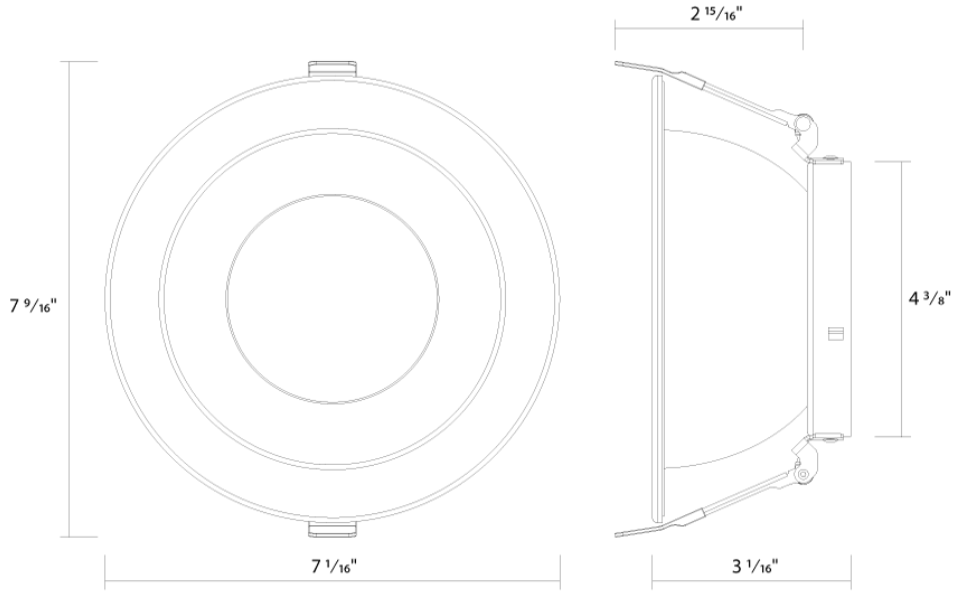

**Installation**

**Mounting:**

Twist-lock design to attach reflector trim to compatible LED light engine

**Construction**

**Trim Size:**

6"

**Trim Reflector:**

Smooth reflector constructed from anodized aluminum with powder coated paint finish

This product is a product of Cambodia and a "designated country" end product that complies with the Trade Agreements Act

Dimensions

Ordering Matrix

Family	Aperture/Size	Shape	Reflector Finish	Trim
ND22T	6H	R	W	
	3 = 3" 4 = 4" 4H = 4" 6 = 6" 6H = 6" 8 = 8" 10 = 10"	R = Round S = Square <sup>A1</sup>	W = White Reflector + Flange HZ = Haze Reflector + Flange HW = Haze Reflector + White Flange B = Black Reflector + Flange <sup>A2</sup>	Blank = Open Flanged Trim WW = Wall Wash Flanged Trim <sup>A3</sup>

<sup>A1</sup> Square not available in 10".

<sup>A2</sup> Black flange for black reflector only.

<sup>A3</sup> Wall wash available in 3", 4", 6" (12W) and 6" & 8" (20W, 30W, 50W).

ND22-12 fits 3, 4, and 6"; ND22-20 and ND22-30 fit 4H, 6H, and 8" models; ND22-50 fits 6H, 8", and 10" models.