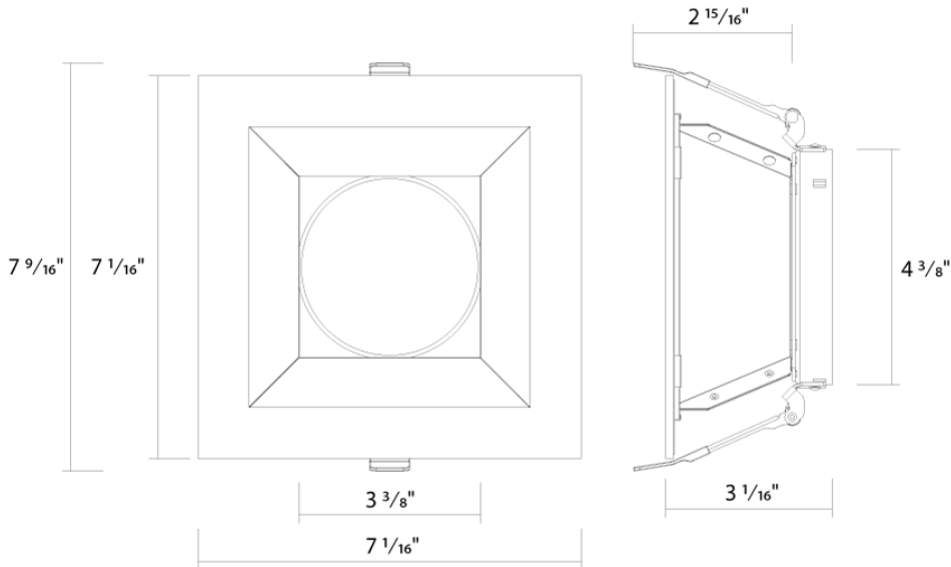

**Installation**

**Mounting:**

Twist-lock design to attach reflector trim to compatible LED light engine

**Construction**

**Trim Size:**

6"

**Trim Shape:**

Square

This product is a product of Cambodia and a "designated country" end product that complies with the Trade Agreements Act

Dimensions

Ordering Matrix

Family	Aperture/Size	Shape	Reflector Finish	Trim
ND22T	6H	S	B	
	3 = 3" 4 = 4" 4H = 4" 6 = 6" 6H = 6" 8 = 8" 10 = 10"	R = Round S = Square <sup>A1</sup>	W = White Reflector + Flange HZ = Haze Reflector + Flange HW = Haze Reflector + White Flange B = Black Reflector + Flange <sup>A2</sup>	Blank = Open Flanged Trim WW = Wall Wash Flanged Trim <sup>A3</sup>

<sup>A1</sup> Square not available in 10".

<sup>A2</sup> Black flange for black reflector only.

<sup>A3</sup> Wall wash available in 3", 4", 6" (12W) and 6" & 8" (20W, 30W, 50W).

ND22-12 fits 3, 4, and 6"; ND22-20 and ND22-30 fit 4H, 6H, and 8" models; ND22-50 fits 6H, 8", and 10" models.