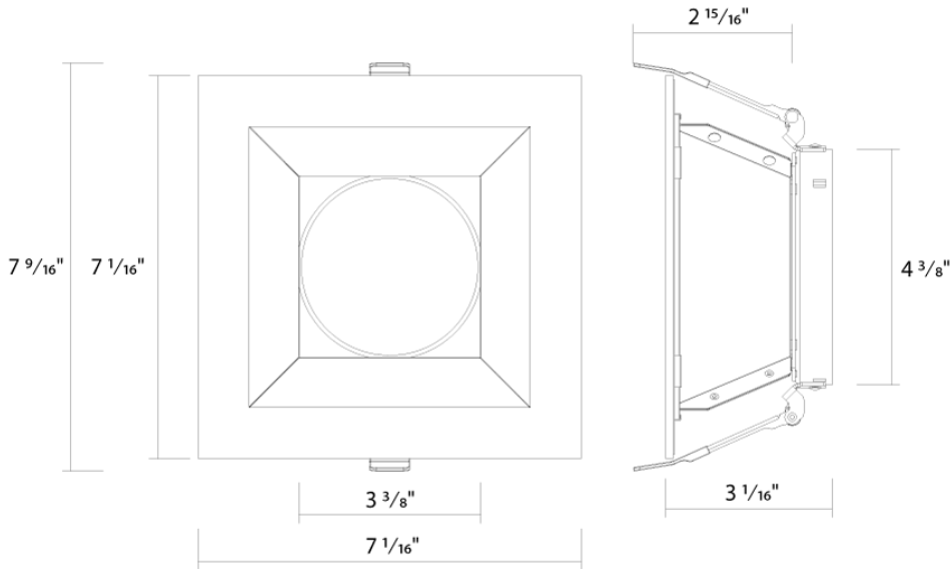

### Compliance

**Trade Agreements Act Compliant:**

This product is a product of Cambodia and a "designated country" end product that complies with the Trade Agreements Act

Dimensions

Ordering Matrix

Family	Aperture/Size	Shape	Reflector Finish	Trim
ND22T	6H	S	W	
	3 = 3" 4 = 4" 4H = 4" 6 = 6" 6H = 6" 8 = 8" 10 = 10"	R = Round S = Square <sup>A1</sup>	W = White Reflector + Flange HZ = Haze Reflector + Flange HW = Haze Reflector + White Flange B = Black Reflector + Flange <sup>A2</sup>	Blank = Open Flanged Trim WW = Wall Wash Flanged Trim <sup>A3</sup>

<sup>A1</sup> Square not available in 10".

<sup>A2</sup> Black flange for black reflector only.

<sup>A3</sup> Wall wash available in 3", 4", 6" (12W) and 6" & 8" (20W, 30W, 50W).

ND22-12 fits 3, 4, and 6"; ND22-20 and ND22-30 fit 4H, 6H, and 8" models; ND22-50 fits 6H, 8", and 10" models.