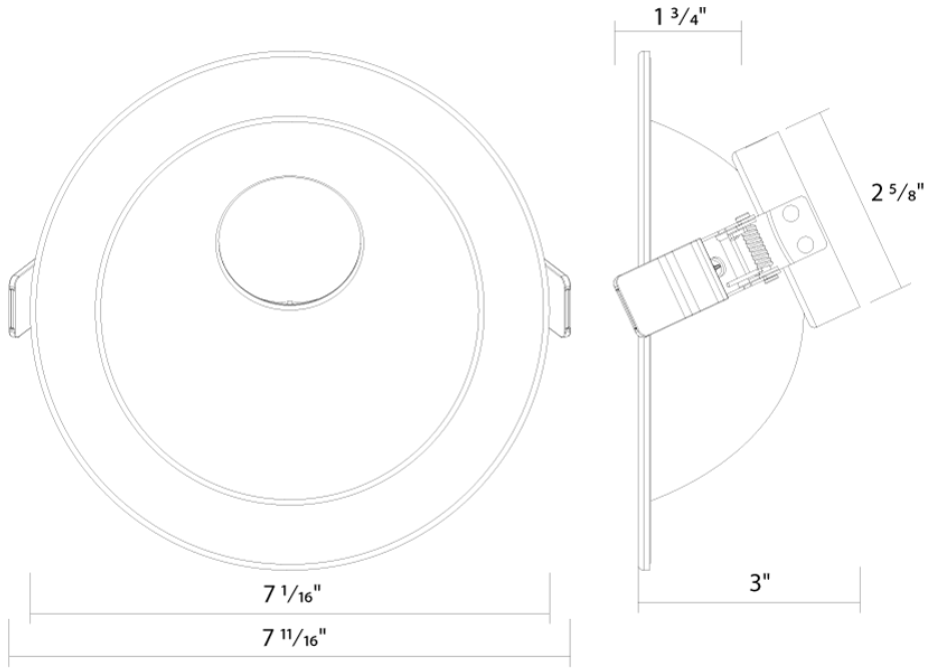

**Installation**

**Mounting:**

Twist-lock design to attach reflector trim to compatible LED light engine

**Construction**

**Trim Size:**

6"

**Trim Shape:**

Wall Wash - Round

### Compliance

**Trade Agreements Act Compliant:**

This product is a product of Cambodia and a "designated country" end product that complies with the Trade Agreements Act

Dimensions

Ordering Matrix

Family	Aperture/Size	Shape	Reflector Finish	Trim
ND22T	6	R	B	WW
	3 = 3" 4 = 4" 4H = 4" 6 = 6" 6H = 6" 8 = 8" 10 = 10"	R = Round S = Square <sup>A1</sup>	W = White Reflector + Flange HZ = Haze Reflector + Flange HW = Haze Reflector + White Flange B = Black Reflector + Flange <sup>A2</sup>	Blank = Open Flanged Trim WW = Wall Wash Flanged Trim <sup>A3</sup>

<sup>A1</sup> Square not available in 10".

<sup>A2</sup> Black flange for black reflector only.

<sup>A3</sup> Wall wash available in 3", 4", 6" (12W) and 6" & 8" (20W, 30W, 50W).

ND22-12 fits 3, 4, and 6"; ND22-20 and ND22-30 fit 4H, 6H, and 8" models; ND22-50 fits 6H, 8", and 10" models.