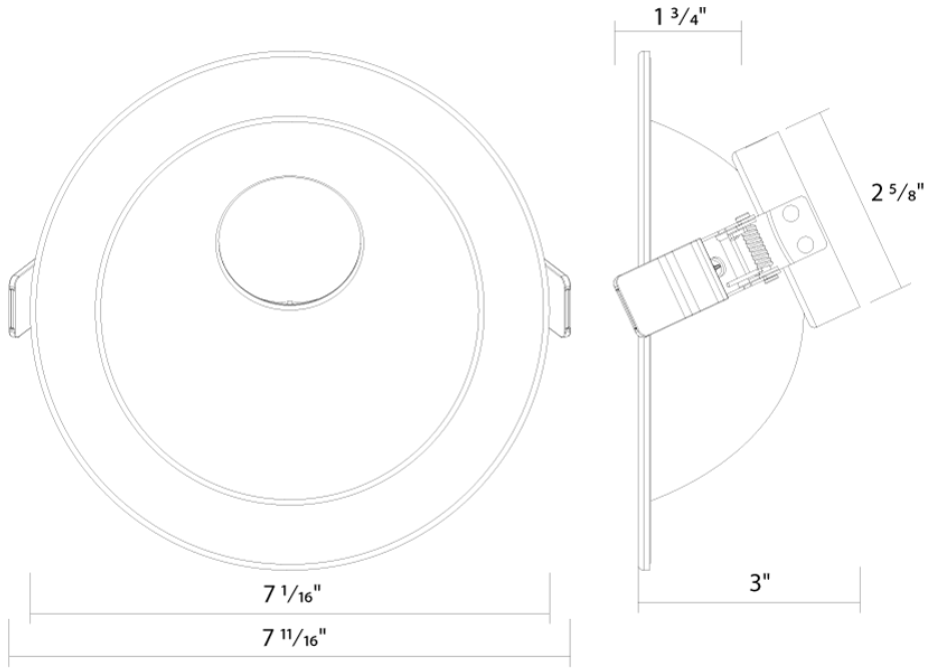

**Installation**

**Mounting:**

Twist-lock design to attach reflector trim to compatible LED light engine

**Construction**

**Trim Size:**

6"

**Trim Shape:**

Wall Wash - Round

This product is a product of Cambodia and a "designated country" end product that complies with the Trade Agreements Act

Dimensions

Ordering Matrix

Family	Aperture/Size	Shape	Reflector Finish	Trim
ND22T	6	R	HZ	WW
	3 = 3" 4 = 4" 4H = 4" 6 = 6" 6H = 6" 8 = 8" 10 = 10"	R = Round S = Square <sup>A1</sup>	W = White Reflector + Flange HZ = Haze Reflector + Flange HW = Haze Reflector + White Flange B = Black Reflector + Flange <sup>A2</sup>	Blank = Open Flanged Trim WW = Wall Wash Flanged Trim <sup>A3</sup>

<sup>A1</sup> Square not available in 10".

<sup>A2</sup> Black flange for black reflector only.

<sup>A3</sup> Wall wash available in 3", 4", 6" (12W) and 6" & 8" (20W, 30W, 50W).

ND22-12 fits 3, 4, and 6"; ND22-20 and ND22-30 fit 4H, 6H, and 8" models; ND22-50 fits 6H, 8", and 10" models.