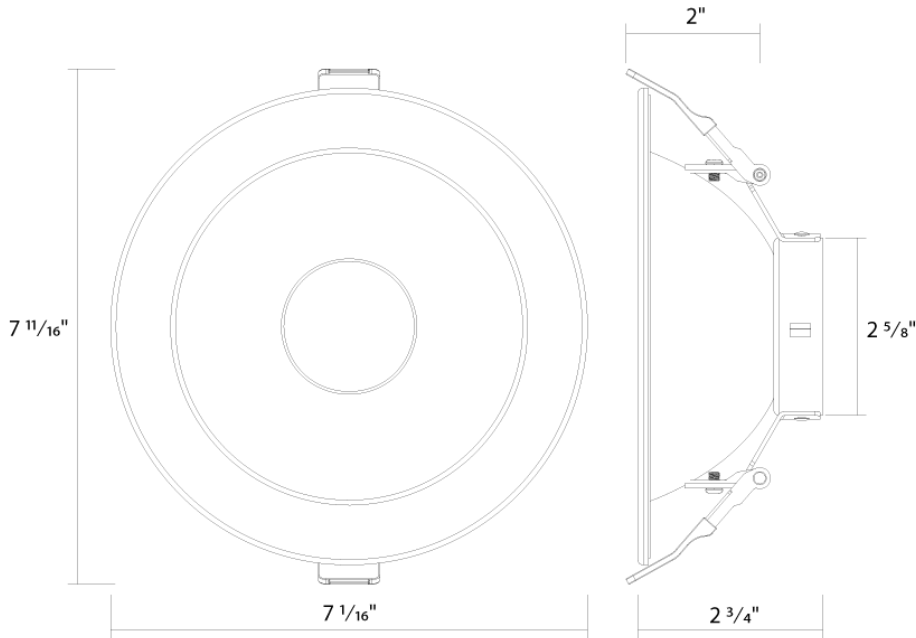

**Installation**

**Mounting:**

Twist-lock design to attach reflector trim to compatible LED light engine

**Construction**

**Trim Size:**

6"

**Trim Reflector:**

Smooth reflector constructed from anodized aluminum with powder coated paint finish

This product is a product of Cambodia and a "designated country" end product that complies with the Trade Agreements Act

Dimensions

Ordering Matrix

Family	Aperture/Size	Shape	Reflector Finish	Trim
ND22T	6	R	HZ	
	3 = 3" 4 = 4" 4H = 4" 6 = 6" 6H = 6" 8 = 8" 10 = 10"	R = Round S = Square <sup>A1</sup>	W = White Reflector + Flange HZ = Haze Reflector + Flange HW = Haze Reflector + White Flange B = Black Reflector + Flange <sup>A2</sup>	Blank = Open Flanged Trim WW = Wall Wash Flanged Trim <sup>A3</sup>

<sup>A1</sup> Square not available in 10".

<sup>A2</sup> Black flange for black reflector only.

<sup>A3</sup> Wall wash available in 3", 4", 6" (12W) and 6" & 8" (20W, 30W, 50W).

ND22-12 fits 3, 4, and 6"; ND22-20 and ND22-30 fit 4H, 6H, and 8" models; ND22-50 fits 6H, 8", and 10" models.