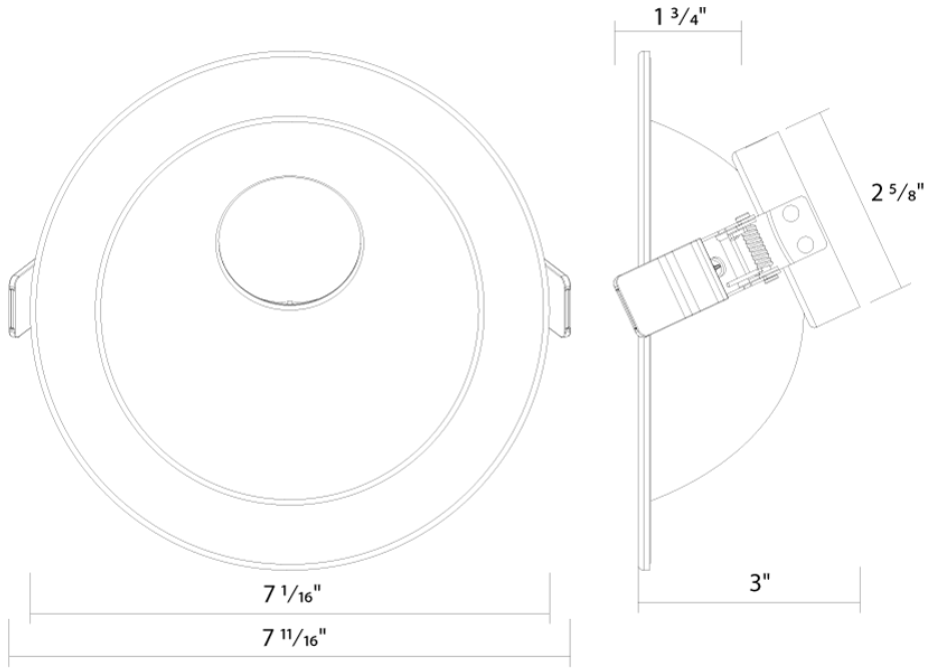

Installation

Mounting:

Twist-lock design to attach reflector trim to compatible LED light engine

Construction

Trim Size:

6"

Trim Shape:

Wall Wash - Round

Dimensions

Ordering Matrix

Family	Aperture/Size	Shape	Reflector Finish	Trim
ND22T	6	R	W	WW
	3 = 3" 4 = 4" 4H = 4" 6 = 6" 6H = 6" 8 = 8" 10 = 10"	R = Round S = Square ^{A1}	W = White Reflector + Flange HZ = Haze Reflector + Flange HW = Haze Reflector + White Flange B = Black Reflector + Flange ^{A2}	Blank = Open Flanged Trim WW = Wall Wash Flanged Trim ^{A3}

^{A1} Square not available in 10".

^{A2} Black flange for black reflector only.

^{A3} Wall wash available in 3", 4", 6" (12W) and 6" & 8" (20W, 30W, 50W).

ND22-12 fits 3, 4, and 6"; ND22-20 and ND22-30 fit 4H, 6H, and 8" models; ND22-50 fits 6H, 8", and 10" models.