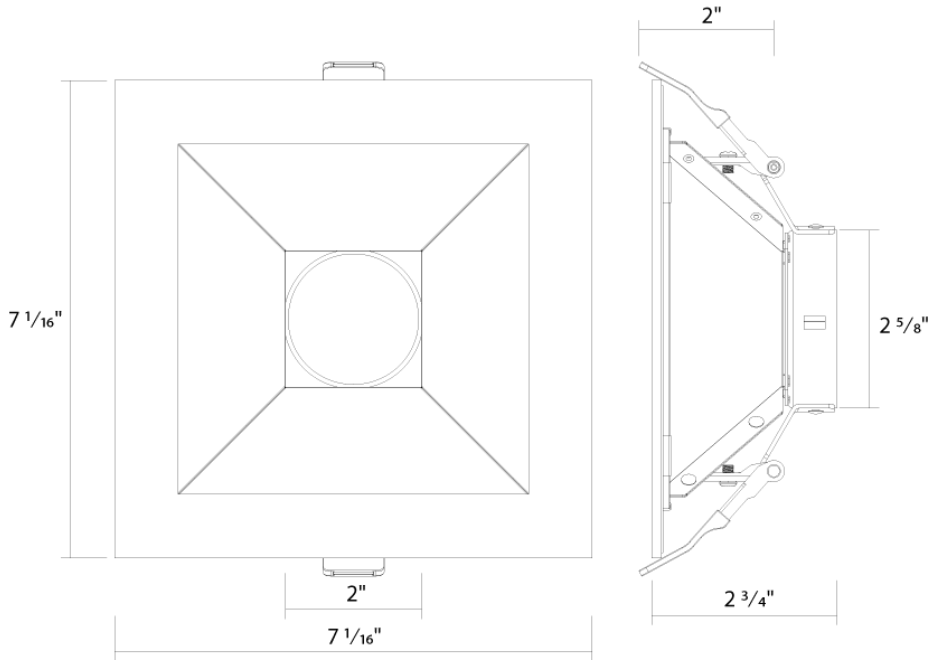

Installation

Mounting:

Twist-lock design to attach reflector trim to compatible LED light engine

Construction

Trim Size:

6"

Trim Shape:

Square

Dimensions

Ordering Matrix

Family	Aperture/Size	Shape	Reflector Finish	Trim
ND22T	6	S	B	
	3 = 3" 4 = 4" 4H = 4" 6 = 6" 6H = 6" 8 = 8" 10 = 10"	R = Round S = Square ^{A1}	W = White Reflector + Flange HZ = Haze Reflector + Flange HW = Haze Reflector + White Flange B = Black Reflector + Flange ^{A2}	Blank = Open Flanged Trim WW = Wall Wash Flanged Trim ^{A3}

^{A1} Square not available in 10".

^{A2} Black flange for black reflector only.

^{A3} Wall wash available in 3", 4", 6" (12W) and 6" & 8" (20W, 30W, 50W).

ND22-12 fits 3, 4, and 6"; ND22-20 and ND22-30 fit 4H, 6H, and 8" models; ND22-50 fits 6H, 8", and 10" models.