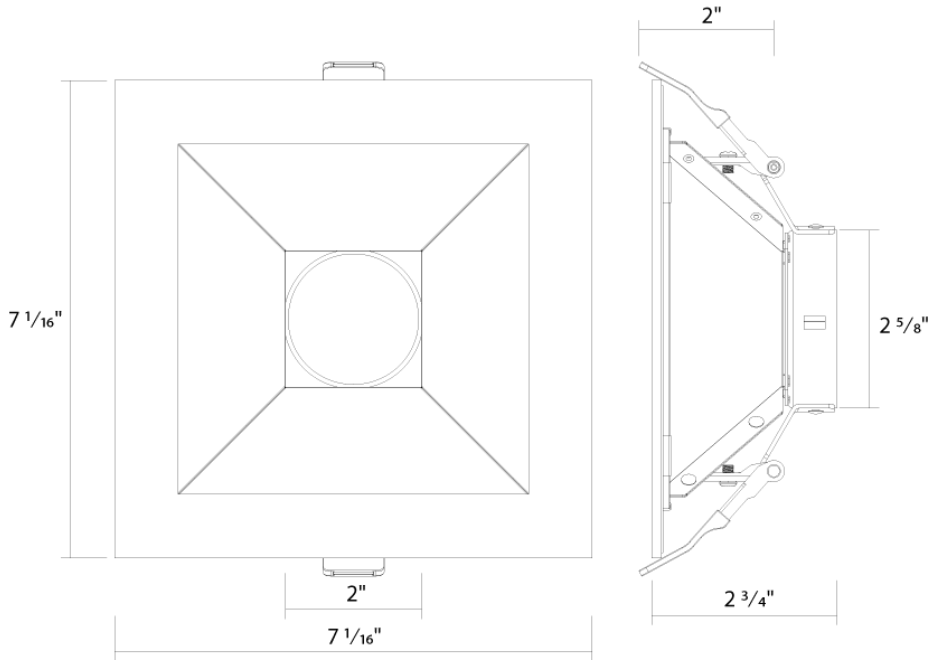

**Installation**

**Mounting:**

Twist-lock design to attach reflector trim to compatible LED light engine

**Construction**

**Trim Size:**

6"

**Trim Shape:**

Square

This product is a product of Cambodia and a "designated country" end product that complies with the Trade Agreements Act

Dimensions

Ordering Matrix

Family	Aperture/Size	Shape	Reflector Finish	Trim
ND22T	6	S	HW	
	3 = 3" 4 = 4" 4H = 4" 6 = 6" 6H = 6" 8 = 8" 10 = 10"	R = Round S = Square <sup>A1</sup>	W = White Reflector + Flange HZ = Haze Reflector + Flange HW = Haze Reflector + White Flange B = Black Reflector + Flange <sup>A2</sup>	Blank = Open Flanged Trim WW = Wall Wash Flanged Trim <sup>A3</sup>

<sup>A1</sup> Square not available in 10".

<sup>A2</sup> Black flange for black reflector only.

<sup>A3</sup> Wall wash available in 3", 4", 6" (12W) and 6" & 8" (20W, 30W, 50W).

ND22-12 fits 3, 4, and 6"; ND22-20 and ND22-30 fit 4H, 6H, and 8" models; ND22-50 fits 6H, 8", and 10" models.