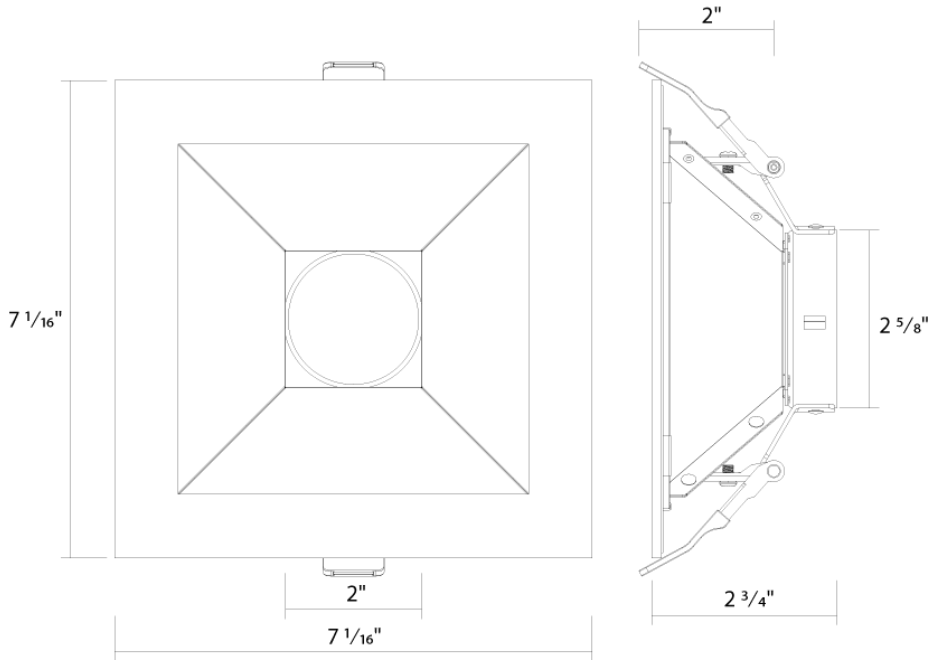

**Installation**

**Mounting:**

Twist-lock design to attach reflector trim to compatible LED light engine

**Construction**

**Trim Size:**

6"

**Trim Shape:**

Square

This product is a product of Cambodia and a "designated country" end product that complies with the Trade Agreements Act

Dimensions

Ordering Matrix

Family	Aperture/Size	Shape	Reflector Finish	Trim
ND22T	6	S	HZ	
	3 = 3" 4 = 4" 4H = 4" 6 = 6" 6H = 6" 8 = 8" 10 = 10"	R = Round S = Square <sup>A1</sup>	W = White Reflector + Flange HZ = Haze Reflector + Flange HW = Haze Reflector + White Flange B = Black Reflector + Flange <sup>A2</sup>	Blank = Open Flanged Trim WW = Wall Wash Flanged Trim <sup>A3</sup>

<sup>A1</sup> Square not available in 10".

<sup>A2</sup> Black flange for black reflector only.

<sup>A3</sup> Wall wash available in 3", 4", 6" (12W) and 6" & 8" (20W, 30W, 50W).

ND22-12 fits 3, 4, and 6"; ND22-20 and ND22-30 fit 4H, 6H, and 8" models; ND22-50 fits 6H, 8", and 10" models.