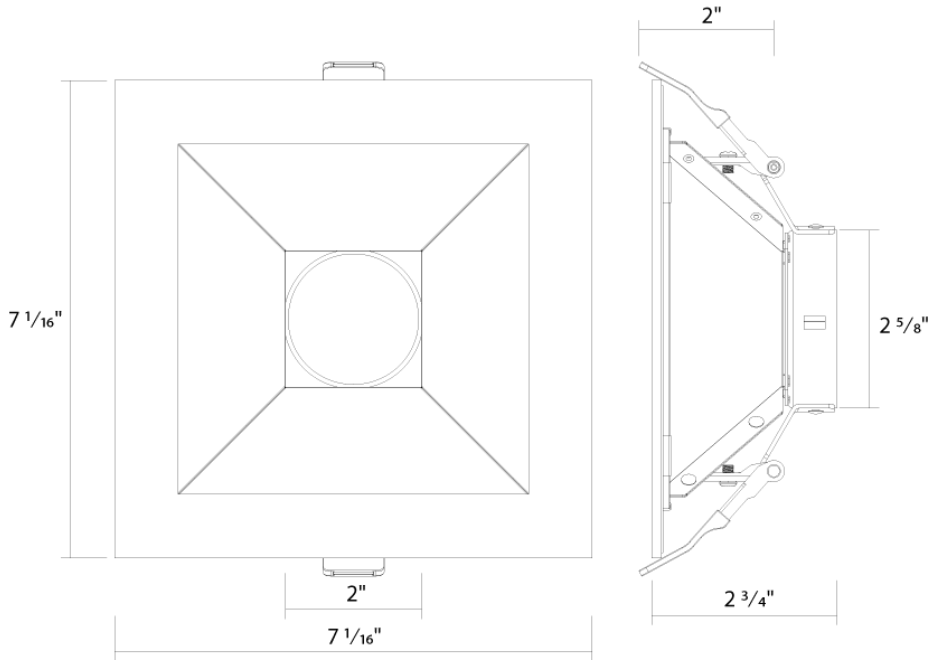

**Installation**

**Mounting:**

Twist-lock design to attach reflector trim to compatible LED light engine

**Construction**

**Trim Size:**

6"

**Trim Shape:**

Square

This product is a product of Cambodia and a "designated country" end product that complies with the Trade Agreements Act

Dimensions

Ordering Matrix

| Family | Aperture/Size  | Shape                                 | Reflector Finish   | Trim   |
|--------|--|---------------------------------------|--|--|
| ND22T  | 6  | S                                     | W  |  |
|        | 3 = 3"<br>4 = 4"<br>4H = 4"<br>6 = 6"<br>6H = 6"<br>8 = 8"<br>10 = 10" | R = Round<br>S = Square <sup>A1</sup> | W = White Reflector + Flange<br>HZ = Haze Reflector + Flange<br>HW = Haze Reflector + White Flange<br>B = Black Reflector + Flange <sup>A2</sup> | Blank = Open Flanged Trim<br>WW = Wall Wash Flanged Trim <sup>A3</sup> |

<sup>A1</sup> Square not available in 10".

<sup>A2</sup> Black flange for black reflector only.

<sup>A3</sup> Wall wash available in 3", 4", 6" (12W) and 6" & 8" (20W, 30W, 50W).

ND22-12 fits 3, 4, and 6"; ND22-20 and ND22-30 fit 4H, 6H, and 8" models; ND22-50 fits 6H, 8", and 10" models.