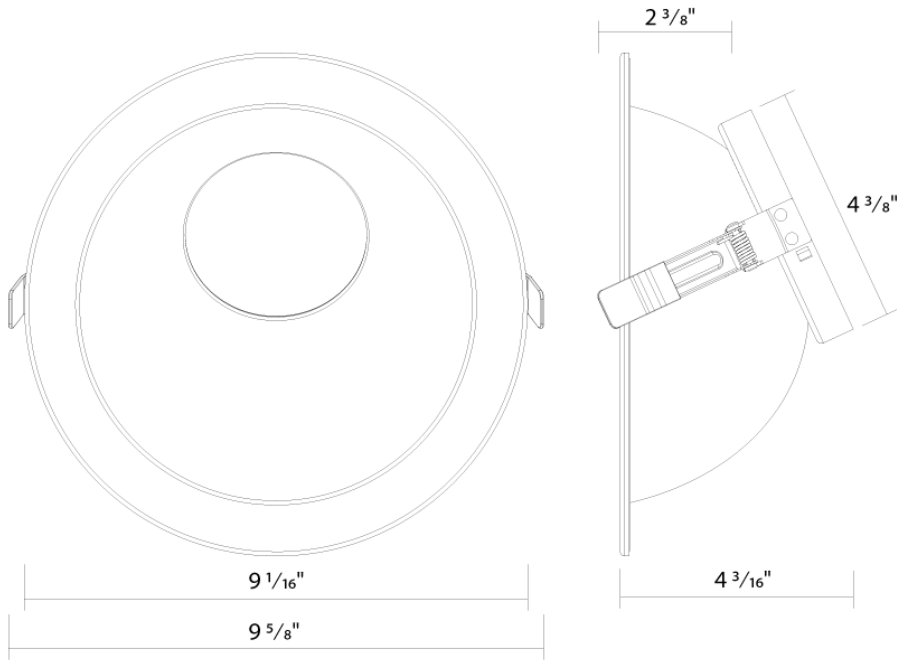

Installation

Mounting:

Twist-lock design to attach reflector trim to compatible LED light engine

Construction

Trim Size:

8"

Trim Shape:

Wall Wash - Round

Compatible Products:

ND22-12
3" Modular Downlight 12W

ND22-20
4" Modular Downlight 20W

ND22-30
6" Modular Downlight 30W

ND22-50
8" Modular Downlight 50W

Compliance

Trade Agreements Act Compliant:

This product is a product of Cambodia and a "designated country" end product that complies with the Trade Agreements Act

Dimensions

Ordering Matrix

Family	Aperture/Size	Shape	Reflector Finish	Trim
ND22T	8	R	HW	WW
	3 = 3" 4 = 4" 4H = 4" 6 = 6" 6H = 6" 8 = 8" 10 = 10"	R = Round S = Square ^{A1}	W = White Reflector + Flange HZ = Haze Reflector + Flange HW = Haze Reflector + White Flange B = Black Reflector + Flange ^{A2}	Blank = Open Flanged Trim WW = Wall Wash Flanged Trim ^{A3}

^{A1} Square not available in 10".

^{A2} Black flange for black reflector only.

^{A3} Wall wash available in 3", 4", 6" (12W) and 6" & 8" (20W, 30W, 50W).

ND22-12 fits 3, 4, and 6"; ND22-20 and ND22-30 fit 4H, 6H, and 8" models; ND22-50 fits 6H, 8", and 10" models.