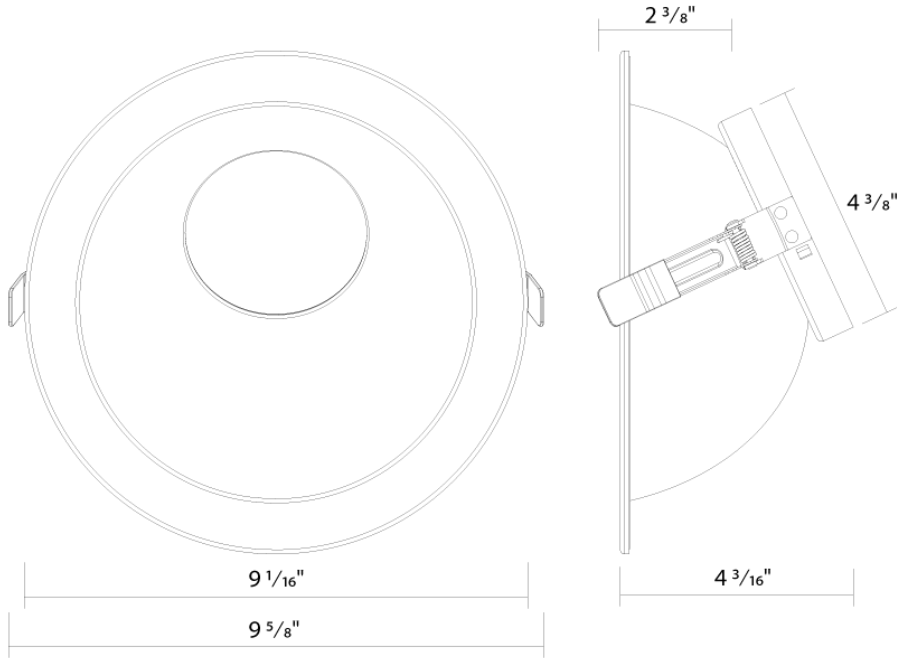

**Installation**

**Mounting:**

Twist-lock design to attach reflector trim to compatible LED light engine

**Construction**

**Trim Size:**

8"

**Trim Shape:**

Wall Wash - Round

**Compatible Products:**

ND22-12  
3" Modular Downlight 12W

ND22-20  
4" Modular Downlight 20W

ND22-30  
6" Modular Downlight 30W

ND22-50  
8" Modular Downlight 50W

**Compliance**

**Trade Agreements Act Compliant:**

This product is a product of Cambodia and a "designated country" end product that complies with the Trade Agreements Act

Dimensions

Ordering Matrix

Family	Aperture/Size	Shape	Reflector Finish	Trim
ND22T	8	R	HZ	WW
	3 = 3" 4 = 4" 4H = 4" 6 = 6" 6H = 6" 8 = 8" 10 = 10"	R = Round S = Square <sup>A1</sup>	W = White Reflector + Flange HZ = Haze Reflector + Flange HW = Haze Reflector + White Flange B = Black Reflector + Flange <sup>A2</sup>	Blank = Open Flanged Trim WW = Wall Wash Flanged Trim <sup>A3</sup>

<sup>A1</sup> Square not available in 10".

<sup>A2</sup> Black flange for black reflector only.

<sup>A3</sup> Wall wash available in 3", 4", 6" (12W) and 6" & 8" (20W, 30W, 50W).

ND22-12 fits 3, 4, and 6"; ND22-20 and ND22-30 fit 4H, 6H, and 8" models; ND22-50 fits 6H, 8", and 10" models.