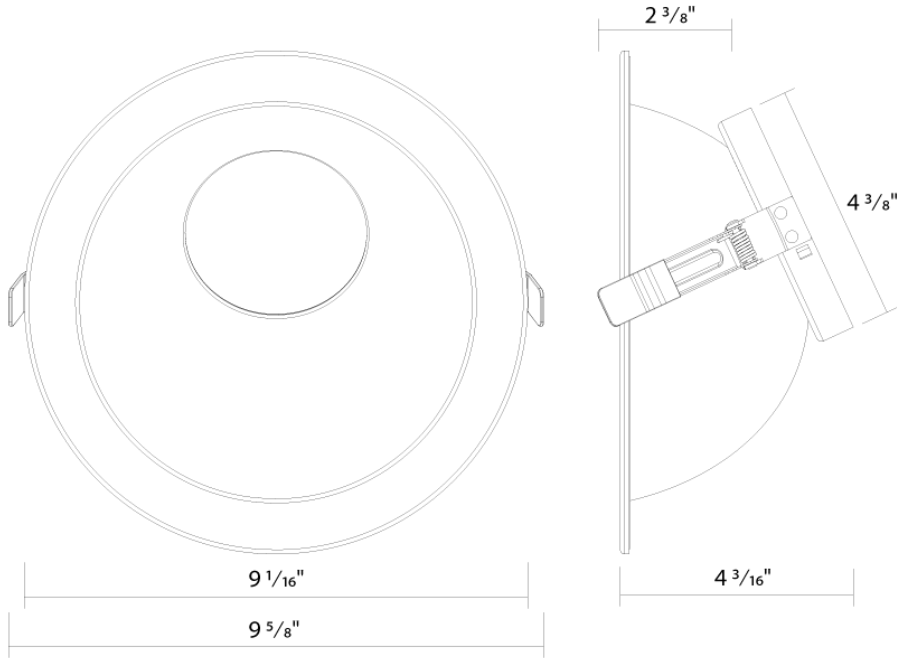

Installation

Mounting:

Twist-lock design to attach reflector trim to compatible LED light engine

Construction

Trim Size:

8"

Trim Shape:

Wall Wash - Round

Compatible Products:

ND22-12
3" Modular Downlight 12W

ND22-20
4" Modular Downlight 20W

ND22-30
6" Modular Downlight 30W

ND22-50
8" Modular Downlight 50W

Compliance

Trade Agreements Act Compliant:

This product is a product of Cambodia and a "designated country" end product that complies with the Trade Agreements Act

Dimensions

Ordering Matrix

Family	Aperture/Size	Shape	Reflector Finish	Trim
ND22T	8	R	W	WW
	3 = 3" 4 = 4" 4H = 4" 6 = 6" 6H = 6" 8 = 8" 10 = 10"	R = Round S = Square ^{A1}	W = White Reflector + Flange HZ = Haze Reflector + Flange HW = Haze Reflector + White Flange B = Black Reflector + Flange ^{A2}	Blank = Open Flanged Trim WW = Wall Wash Flanged Trim ^{A3}

^{A1} Square not available in 10".

^{A2} Black flange for black reflector only.

^{A3} Wall wash available in 3", 4", 6" (12W) and 6" & 8" (20W, 30W, 50W).

ND22-12 fits 3, 4, and 6"; ND22-20 and ND22-30 fit 4H, 6H, and 8" models; ND22-50 fits 6H, 8", and 10" models.