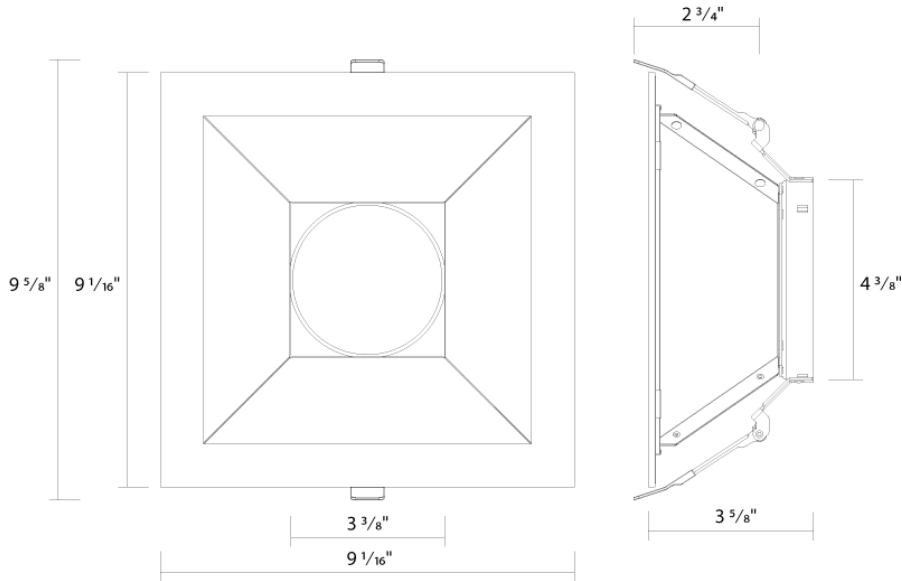

**Installation**

**Mounting:**

Twist-lock design to attach reflector trim to compatible LED light engine

**Construction**

**Trim Size:**

8"

**Trim Shape:**

Square

This product is a product of Cambodia and a "designated country" end product that complies with the Trade Agreements Act

Dimensions

Ordering Matrix

Family	Aperture/Size	Shape	Reflector Finish	Trim
ND22T	8	S	HZ	
	3 = 3" 4 = 4" 4H = 4" 6 = 6" 6H = 6" 8 = 8" 10 = 10"	R = Round S = Square <sup>A1</sup>	W = White Reflector + Flange HZ = Haze Reflector + Flange HW = Haze Reflector + White Flange B = Black Reflector + Flange <sup>A2</sup>	Blank = Open Flanged Trim WW = Wall Wash Flanged Trim <sup>A3</sup>

<sup>A1</sup> Square not available in 10".

<sup>A2</sup> Black flange for black reflector only.

<sup>A3</sup> Wall wash available in 3", 4", 6" (12W) and 6" & 8" (20W, 30W, 50W).

ND22-12 fits 3, 4, and 6"; ND22-20 and ND22-30 fit 4H, 6H, and 8" models; ND22-50 fits 6H, 8", and 10" models.