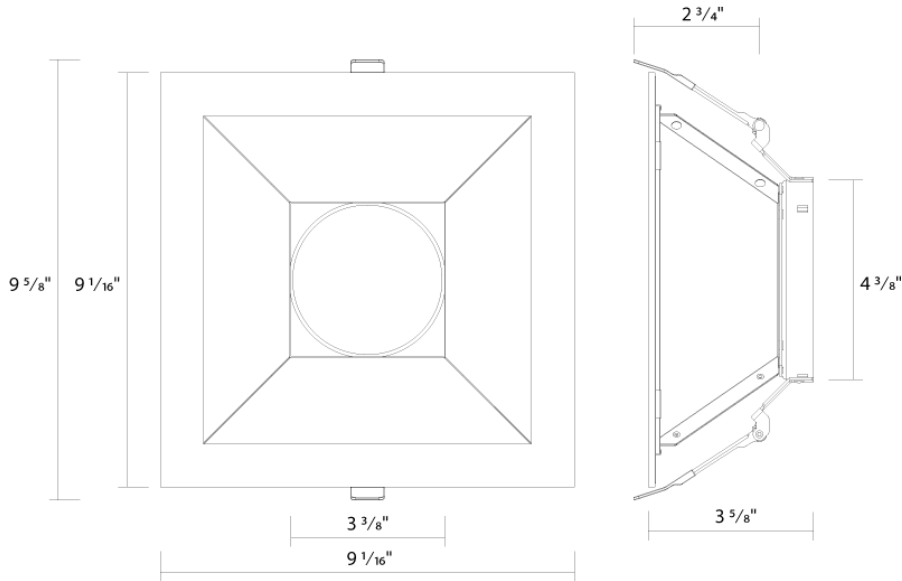

Installation

Mounting:

Twist-lock design to attach reflector trim to compatible LED light engine

Construction

Trim Size:

8"

Trim Shape:

Square

Dimensions

Ordering Matrix

Family	Aperture/Size	Shape	Reflector Finish	Trim
ND22T	8	S	W	
	3 = 3" 4 = 4" 4H = 4" 6 = 6" 6H = 6" 8 = 8" 10 = 10"	R = Round S = Square ^{A1}	W = White Reflector + Flange HZ = Haze Reflector + Flange HW = Haze Reflector + White Flange B = Black Reflector + Flange ^{A2}	Blank = Open Flanged Trim WW = Wall Wash Flanged Trim ^{A3}

^{A1} Square not available in 10".

^{A2} Black flange for black reflector only.

^{A3} Wall wash available in 3", 4", 6" (12W) and 6" & 8" (20W, 30W, 50W).

ND22-12 fits 3, 4, and 6"; ND22-20 and ND22-30 fit 4H, 6H, and 8" models; ND22-50 fits 6H, 8", and 10" models.