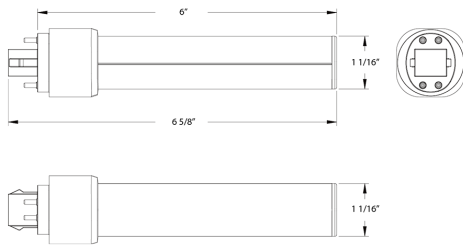

Case and Pallet Dimensions

	QTY	LENGTH (in)	WIDTH (in)	HEIGHT (in)
CASE	12	6.5	4.9	7
PALLET	3384	0	0	0

Wiring Diagram

Dimension

Features

- Replaces CFL 18W, 26W, and 32W G24q Lamps
- Ballast Compatible. Directly Compatible with Most Existing CFL Ballasts.
- Compatible with G24q / GX24q (4-pin CFL) installations
- 50,000 hour Lifespan
- Environmentally friendly, no mercury used
- UL Listed, DLC Listed
- Rated for use in enclosed and open fixtures in dry or damp locations
- 5 Year No Compromise Warranty