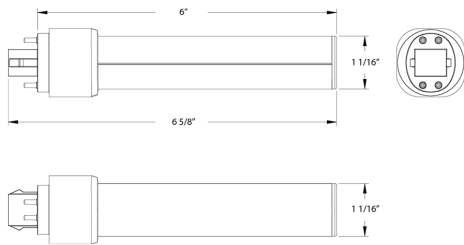

Case and Pallet Dimensions

	QTY	LENGTH (in)	WIDTH (in)	HEIGHT (in)
CASE	12	6.5	4.9	7
PALLET	4032	47.2	39.4	49.6

Wiring Diagram

Dimension

Features

- Replaces CFL 18W, 26W, and 32W G24q Lamps
- Ballast Compatible. Directly Compatible with Most Existing CFL Ballasts.
- Compatible with G24q / GX24q (4-pin CFL) installations
- 50,000 hour Lifespan
- Environmentally friendly, no mercury used
- UL Listed, DLC Listed
- Rated for use in enclosed and open fixtures in dry or damp locations
- 5 Year No Compromise Warranty