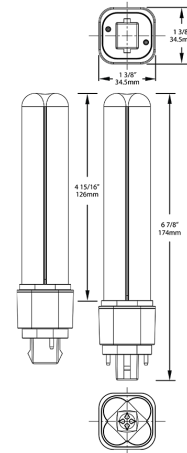

Technical Specifications		
<b>Performance</b>	<b>Beam Angle:</b>	<b>Enclosure Material:</b>
<b>Product Type:</b> Compact	360°	Constructed from frosted, shatter-resistant polycarbonate
<b>Input Wattage:</b> 9W	<b>Electrical</b>	<b>Housing Finish:</b> White
<b>Lumens:</b> 1,150lm	<b>THD:</b> 20%	<b>Lens Finish:</b> Frosted
<b>Efficacy:</b> 128lm/W	<b>Power Factor:</b> >0.9	<b>Installation</b>
<b>L70 Lifespan:</b> 50,000-Hour LED lifespan based on IESlm-80 results and TM-21 calculations	<b>Dimmable:</b> Non-Dim	<b>Base Type:</b> 2-Pin G24d
<b>Wattage Equivalency:</b> 26W/32W G24d & G24q	<b>Input Voltage:</b> 120-277 Type B (Type A dependent on ballast)	<b>Installation Method:</b> UL Type A with Magnetic Ballasts & UL Type B (Dual Mode)
<b>LED Characteristics</b>	<b>Operating Frequency:</b> 50/60Hz	<b>Burning Position:</b> Universal
<b>Color Accuracy (CRI):</b> 80	<b>Operating Temperature:</b> -20°C to 45°C (-4°F to 113°F)	<b>Other</b>
<b>Color Temperature:</b> 2700K	<b>Construction</b>	<b>Technology EQ:</b> CFL
	<b>Shape:</b> PLC-O	

Complies with Part 15B of the FCC Rules

**Certification Model Number:**

T10194(PLC-9-O-827-HYB)

**Minimum Compartment Size**

Length x Width x Height [in]	Lamp Quantity
7	1

**Case and Pallet Dimensions**

	QTY	LENGTH (in)	WIDTH (in)	HEIGHT (in)
CASE	12	0	0	0
PALLET	674	0	0	0

**Dimension**

Light Distribution