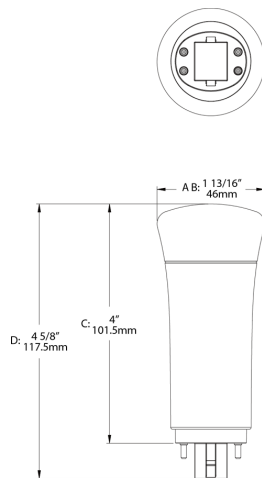

Case and Pallet Dimensions

	QTY	LENGTH (in)	WIDTH (in)	HEIGHT (in)
CASE	12	8.1	6.1	5
PALLET	2880	0	0	0

Wiring Diagram

Dimension

Features

- Replaces CFL 18W, 26W, and 32W G24q Lamps
- Ballast Compatible. Directly Compatible with Most Existing CFL Ballasts.
- Compatible with G24q / GX24q (4-pin CFL) installations
- 50,000 hour Lifespan
- Environmentally friendly, no mercury used
- UL Listed, DLC Listed
- Rated for use in enclosed and open fixtures in dry or damp locations
- 5 Year No Compromise Warranty

Ordering Matrix

Family	Wattage	Orientation	CRI/Color Temp	Installation Type
PLC	9	V	827	DIR
	9 = 9W	H = Horizontal V = Vertical	850 = 80 CRI, 5000K 840 = 80 CRI, 4000K 835 = 80 CRI, 3500K 830 = 80 CRI, 3000K 827 = 80 CRI, 2700K	DIR = Ballast Compatible