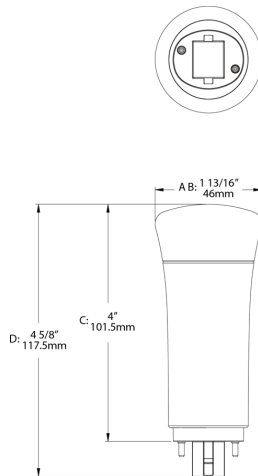

## Case and Pallet Dimensions

	QTY	LENGTH (in)	WIDTH (in)	HEIGHT (in)
CASE	12	8.1	6.1	5
PALLET	3456	47.2	39.4	47.6

## Dimension