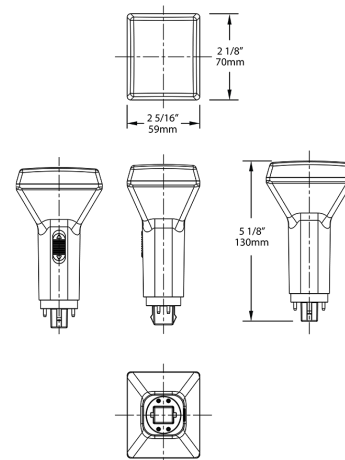

Minimum Compartment Size

Length x Width x Height [in]	Lamp Quantity
9	1

Case and Pallet Dimensions

	QTY	LENGTH (in)	WIDTH (in)	HEIGHT (in)
CASE	12	0	0	0
PALLET	281	0	0	0

Dimension

Light Distribution