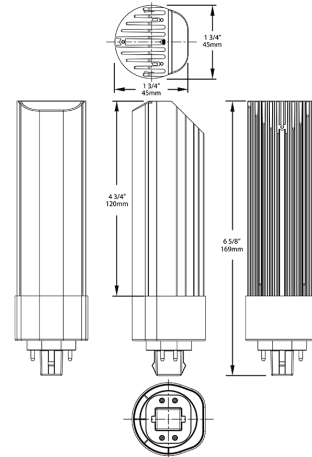

## Technical Specifications (continued)

### Certification Model Number:

T10215(PLT-14.5-H-835-DIR)

## Case and Pallet Dimensions

	QTY	LENGTH (in)	WIDTH (in)	HEIGHT (in)
CASE	0	0	0	0
PALLET	440	0	0	0

## Dimension