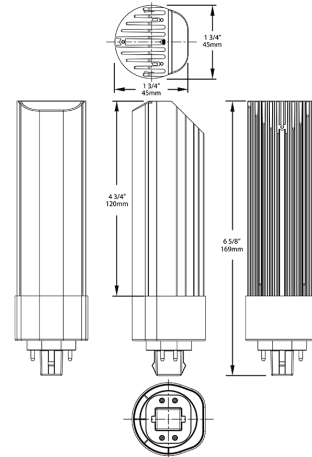

## Technical Specifications (continued)

### Certification Model Number:

T10216(PLT-14.5-H-840-DIR)

## Case and Pallet Dimensions

	QTY	LENGTH (in)	WIDTH (in)	HEIGHT (in)
CASE	0	0	0	0
PALLET	440	0	0	0

## Dimension