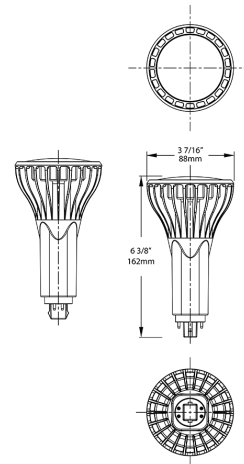

Installation

Base Type:

4-Pin G24q

Installation Method:

UL Type A, Plug and Play

Burning Position:

Vertical

Other

FCC:

Complies with Part 15B of the FCC Rules

Certification Model Number:

T10217(PLT-17-V-830-DIR)

DLC Listed:

This product family is listed with the DesignLights Consortium (DLC). Individual SKUs within this family may carry either a DLC Standard or DLC Premium qualification. Please refer to the individual product specification sheet or the DLC Qualified Products List (QPL) at designlights.org to confirm the qualification status of a specific SKU prior to specification or purchase.

Case and Pallet Dimensions

	QTY	LENGTH (in)	WIDTH (in)	HEIGHT (in)
CASE	0	0	0	0
PALLET	130	0	0	0

Dimension

Features

- Replaces 42W G24q Lamps
- Ballast Compatible. Directly Compatible with Most Existing CFL Ballasts.
- Compatible with G24q / GX24q (4-pin CFL) installations
- 50,000 hour Lifespan
- Environmentally friendly, no mercury used
- UL Listed, DLC Listed
- Rated for use in enclosed and open fixtures in dry or damp locations
- 5 Year No Compromise Warranty

Ordering Matrix

Family	Wattage	Orientation	CRI/Color Temp	Installation Type
PLT	17	V	830	DIR
	14.5 = 14.5W 17 = 17W	H = Horizontal V = Vertical	850 = 80 CRI, 5000K 840 = 80 CRI, 4000K 835 = 80 CRI, 3500K 830 = 80 CRI, 3000K	DIR = Ballast Compatible