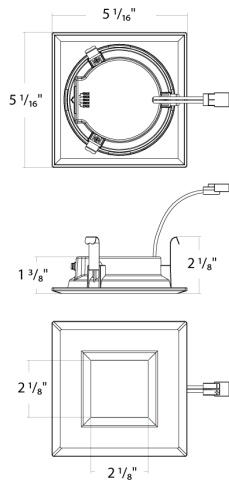

Dimensions

Features

- 4" & 5/6" Recessed LED trims are compatible with most recessed housings
- Lumen outputs: 4" - up to 650 lumens, 6" up to 1,050 lumens
- 5 Color temperature selectable 2700K, 3000K, 3500K, 4000K, & 5000K
- Constructed from UV resistant polycarbonate available in a smooth splay reflector or baffled trim with a smooth flat frosted polycarbonate lens
- Available in Painted White or Black finish.
- Dimmable down to 10% with compatible TRIAC/ELV dimmers, see dimmer compatibility list
- 5-year warranty, 50,000 hours lifespan, Title 20 compliant, wet location rated