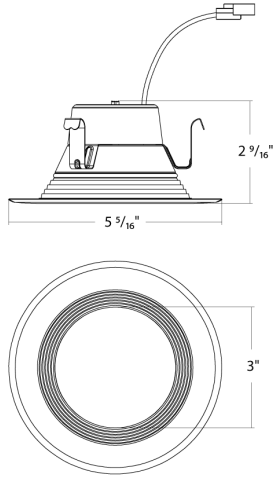

Dimensions

Features

- 4" & 5/6" Recessed LED trims are compatible with most recessed housings
- Lumen outputs: 4" - up to 650 lumens, 6" up to 1,050 lumens
- 5 Color temperature selectable 2700K, 3000K, 3500K, 4000K, & 5000K
- Constructed from UV resistant polycarbonate available in a smooth splay reflector or baffled trim with a smooth flat frosted polycarbonate lens
- Available in Painted White or Black finish.
- Dimmable down to 10% with compatible TRIAC/ELV dimmers, see dimmer compatibility list
- 5-year warranty, 50,000 hours lifespan, Title 20 compliant, wet location rated

Ordering Matrix

Family	Size/Wattage	Shape	CRI/Color Temp	Driver	Finish	Trim
R34	S	4			B	B
	4 = 4", 7W 6 = 6", 10W	S = Square	Blank = 90 CRI, 2700/3000/3500/4000/5000K CCT Adjustable	Blank = 120V, TRIAC/ELV	Blank = White	Blank = Smooth B = Baffle