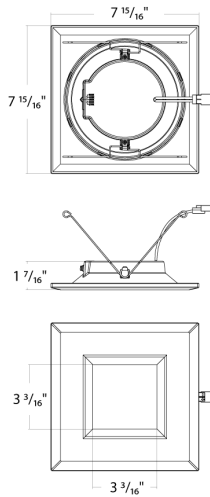

**Technical Specifications (continued)****Installation****Mounting:**

Recessed can housing

**Construction****Size:**

6"

**Shape:**

Square

**Finish:**

Black

**Dimensions**

**Features**

- 4" & 5/6" Recessed LED trims are compatible with most recessed housings
- Lumen outputs: 4" - up to 650 lumens, 6" up to 1,050 lumens
- 5 Color temperature selectable 2700K, 3000K, 3500K, 4000K, & 5000K
- Constructed from UV resistant polycarbonate available in a smooth splay reflector or baffled trim with a smooth flat frosted polycarbonate lens
- Available in Painted White or Black finish.
- Dimmable down to 10% with compatible TRIAC/ELV dimmers, see dimmer compatibility list
- 5-year warranty, 50,000 hours lifespan, Title 20 compliant, wet location rated