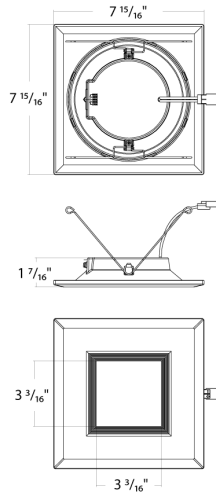

Technical Specifications (continued)

Installation

Mounting:

Recessed can housing

Construction

Size:

6"

Shape:

Dimensions

Features

- 4" & 5/6" Recessed LED trims are compatible with most recessed housings
- Lumen outputs: 4" - up to 650 lumens, 6" up to 1,050 lumens
- 5 Color temperature selectable 2700K, 3000K, 3500K, 4000K, & 5000K
- Constructed from UV resistant polycarbonate available in a smooth splay reflector or baffled trim with a smooth flat frosted polycarbonate lens
- Available in Painted White or Black finish.
- Dimmable down to 10% with compatible TRIAC/ELV dimmers, see dimmer compatibility list
- 5-year warranty, 50,000 hours lifespan, Title 20 compliant, wet location rated