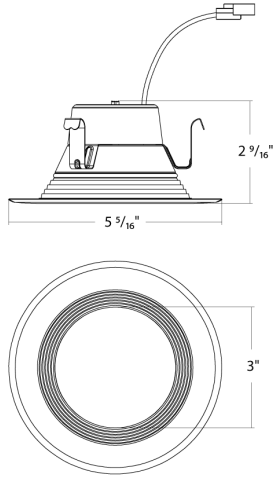

Dimensions

Features

- 4" & 5/6" Recessed LED trims are compatible with most recessed housings
- 3 Selectable lumen outputs: 4" - 500/600/700 lumens, 6" - 750/1,050/1,300 lumens
- 5 Color temperature selectable 2700K, 3000K, 3500K, 4000K, & 5000K
- Constructed from die-cast aluminum available in a smooth splay reflector or baffled trim with a smooth flat frosted polycarbonate lens
- Available in Painted White or Black finish. Optional color trim overlays sold separately.
- Dimmable down to 10% with compatible TRIAC/ELV dimmers, see dimmer compatibility list
- 5-year warranty, 50,000 hours lifespan, Title 24 JA8 and Title 20 compliant, wet location rated, Air Tight