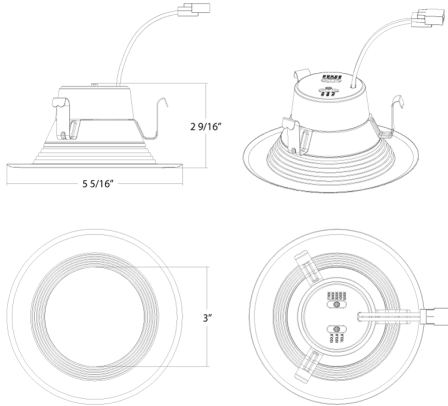

4" Color trim round baffle black

Dimensions

Features

- 4" & 5/6" Recessed LED trims are compatible with most recessed housings
- 3 Selectable lumen outputs: 4" - 500/600/700 lumens, 6" - 750/1,050/1,300 lumens
- 5 Color temperature selectable 2700K, 3000K, 3500K, 4000K, & 5000K
- Constructed from die-cast aluminum available in a smooth splay reflector or baffled trim with a smooth flat frosted polycarbonate lens
- Available in Painted White or Black finish. Optional color trim overlays sold separately.
- Dimmable down to 10% with compatible TRIAC/ELV dimmers, see dimmer compatibility list
- 5-year warranty, 50,000 hours lifespan, Title 24 JA8 and Title 20 compliant, wet location rated, Air Tight

Ordering Matrix

Family	Size/Wattage	Shape	CRI/Color Temp	Driver	Finish	Trim
R34X	4 = 4", 7/6/5W 6 = 6", 14/11/7.5W	4 Blank = Round	Blank = 90 CRI, 2700/3000/3500/4000/5000K CCT Adjustable	Blank = 120V	Blank = White	B Blank = Smooth B = Baffle