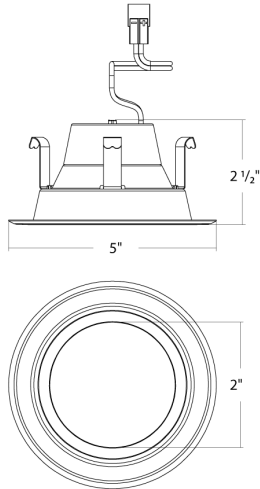

4" Color trim round baffle black

Dimensions

Features

- 4" & 5/6" Recessed LED trims are compatible with most recessed housings
- 3 Selectable lumen outputs: 4" - 500/600/700 lumens, 6" - 750/1,050/1,300 lumens
- 5 Color temperature selectable 2700K, 3000K, 3500K, 4000K, & 5000K
- Constructed from die-cast aluminum available in a smooth splay reflector or baffled trim with a smooth flat frosted polycarbonate lens
- Available in Painted White or Black finish. Optional color trim overlays sold separately.
- Dimmable down to 10% with compatible TRIAC/ELV dimmers, see dimmer compatibility list
- 5-year warranty, 50,000 hours lifespan, Title 24 JA8 and Title 20 compliant, wet location rated, Air Tight

Ordering Matrix

Family	Size/Wattage	Shape	CRI/Color Temp	Driver	Finish	Trim
R34X	4 = 4", 7/6/5W 6 = 6", 14/11/7.5W	Blank = Round	Blank = 90 CRI, 2700/3000/3500/4000/5000K CCT Adjustable	Blank = 120V	Blank = White	Blank = Smooth B = Baffle