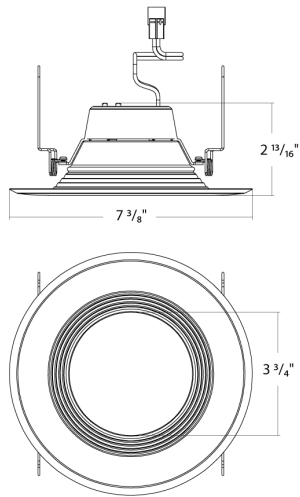

Dimensions

Features

- 4" & 5/6" Recessed LED trims are compatible with most recessed housings
- 3 Selectable lumen outputs: 4" - 500/600/700 lumens, 6" - 750/1,050/1,300 lumens
- 5 Color temperature selectable 2700K, 3000K, 3500K, 4000K, & 5000K
- Constructed from die-cast aluminum available in a smooth splay reflector or baffled trim with a smooth flat frosted polycarbonate lens
- Available in Painted White or Black finish. Optional color trim overlays sold separately.
- Dimmable down to 10% with compatible TRIAC/ELV dimmers, see dimmer compatibility list
- 5-year warranty, 50,000 hours lifespan, Title 24 JA8 and Title 20 compliant, wet location rated, Air Tight

Ordering Matrix

Family	Size/Wattage	Shape	CRI/Color Temp	Driver	Finish	Trim
R34X		6			B	B
	4 = 4", 7/6/5W 6 = 6", 14/11/7.5W	Blank = Round	Blank = 90 CRI, 2700/3000/3500/4000/5000K CCT Adjustable	Blank = 120V	Blank = White	Blank = Smooth B = Baffle