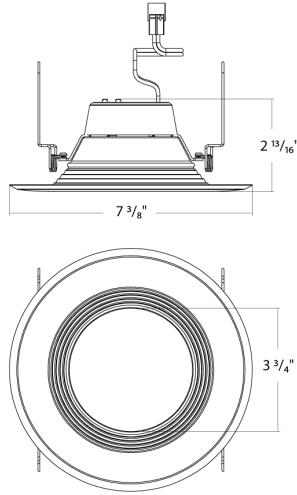

6" Color trim round baffle black

RFLED-RETROBAND
6" Retrofit band

Dimensions

Features

- 4" & 5/6" Recessed LED trims are compatible with most recessed housings
- 3 Selectable lumen outputs: 4" - 500/600/700 lumens, 6" - 750/1,050/1,300 lumens
- 5 Color temperature selectable 2700K, 3000K, 3500K, 4000K, & 5000K
- Constructed from die-cast aluminum available in a smooth splay reflector or baffled trim with a smooth flat frosted polycarbonate lens
- Available in Painted White or Black finish. Optional color trim overlays sold separately.
- Dimmable down to 10% with compatible TRIAC/ELV dimmers, see dimmer compatibility list
- 5-year warranty, 50,000 hours lifespan, Title 24 JA8 and Title 20 compliant, wet location rated, Air Tight

Ordering Matrix

Family	Size/Wattage	Shape	CRI/Color Temp	Driver	Finish	Trim
R34X		6				B
	4 = 4", 7/6/5W 6 = 6", 14/11/7.5W	Blank = Round	Blank = 90 CRI, 2700/3000/3500/4000/5000K CCT Adjustable	Blank = 120V	Blank = White	Blank = Smooth B = Baffle