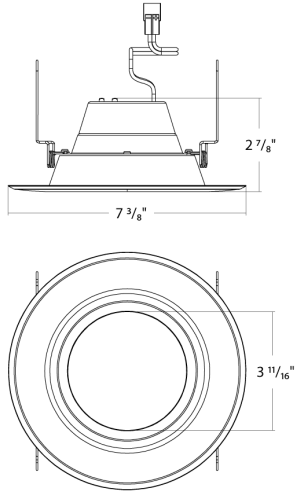

Installation**Mounting:**

Recessed with housing

Construction**Size:**

6"

Shape:

Round

Finish:

White

6" Color trim round baffle black

RFLED-RETROBAND
6" Retrofit band

Dimensions

Features

- 4" & 5/6" Recessed LED trims are compatible with most recessed housings
- 3 Selectable lumen outputs: 4" - 500/600/700 lumens, 6" - 750/1,050/1,300 lumens
- 5 Color temperature selectable 2700K, 3000K, 3500K, 4000K, & 5000K
- Constructed from die-cast aluminum available in a smooth splay reflector or baffled trim with a smooth flat frosted polycarbonate lens
- Available in Painted White or Black finish. Optional color trim overlays sold separately.
- Dimmable down to 10% with compatible TRIAC/ELV dimmers, see dimmer compatibility list
- 5-year warranty, 50,000 hours lifespan, Title 24 JA8 and Title 20 compliant, wet location rated, Air Tight