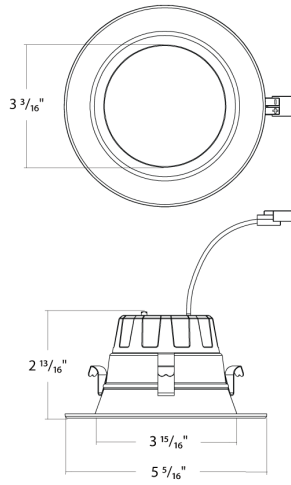

Dimensions

Features

4" & 5/6" Recessed LED trims are compatible with most recessed housings

Lumen outputs: 4" - 750 & 1,100 lumens, 6" - 775, 1,000, 1,300 lumens

Constructed from die-cast aluminum available in a smooth splay reflector or baffled trim with a smooth flat frosted polycarbonate lens