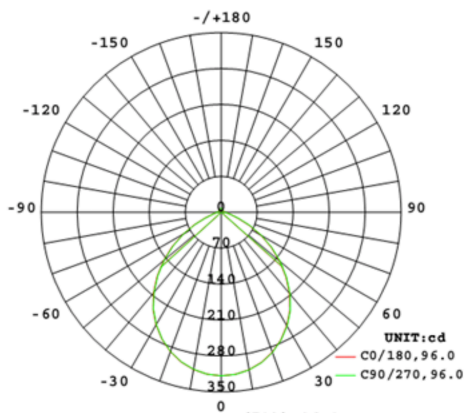

Light Distribution

Features

- 4" & 5/6" Recessed LED trims are compatible with most recessed housings
- Lumen outputs: 4" - 750 & 1,100 lumens, 6" - 775, 1,000, 1,300 lumens
- Constructed from die-cast aluminum available in a smooth splay reflector or baffled trim with a smooth flat frosted polycarbonate lens
- Available in Painted White or Black finish. Optional color trim overlays sold separately
- Dimmable down to 10% with compatible TRIAC/ELV dimmers, see dimmer compatibility list
- 5-year warranty, 50,000 hours lifespan, Title 24 JA8 and Title 20 compliant, wet location rated

Ordering Matrix

Family	Size	Shape	Wattage	CRI/Color Temp	Driver	Finish	Trim
R	4	R	8	9FA	120	W	B
	4 = 4" 6 = 6"	R = Round	8 = 8W 10 = 10W 11 = 11W 14 = 14W	9FA = 90 CRI, CCT Adjustable	120 = 120V	W = White	B = Baffle S = Smooth