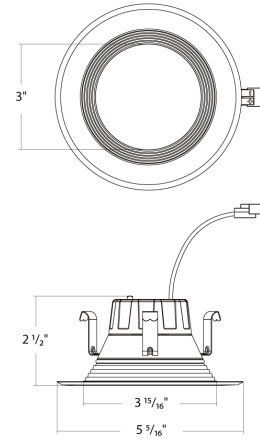

Technical Specifications (continued)**Installation****Mounting:**

Recessed with housing

Construction**Size:**

4"

Shape:

Round

Finish:

White

Case and Pallet Dimensions

	QTY	LENGTH (in)	WIDTH (in)	HEIGHT (in)
CASE	4	11.02	6.5	6
PALLET	1568	5.31	3.03	86.22

Dimension

Light Distribution

Features

- 4" & 5/6" Recessed LED trims are compatible with most recessed housings
- Lumen outputs: 4" - 750 & 1,100 lumens, 6" - 775, 1,000, 1,300 lumens
- Constructed from die-cast aluminum available in a smooth splay reflector or baffled trim with a smooth flat frosted polycarbonate lens
- Available in Painted White or Black finish. Optional color trim overlays sold separately
- Dimmable down to 10% with compatible TRIAC/ELV dimmers, see dimmer compatibility list
- 5-year warranty, 50,000 hours lifespan, Title 24 JA8 and Title 20 compliant, wet location rated