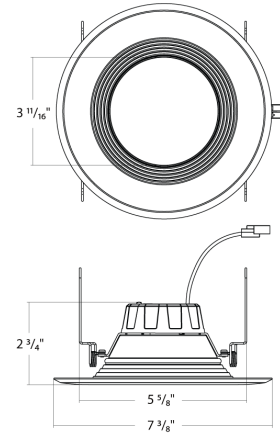

RDCANIC6R

6" Recessed housing, remodeler

DLTRIM/R6RS-BN

6" Color trim round smooth brushed nickel

DLTRIM/R6RS-BRZ

6" Color trim round smooth bronze

DLTRIM/R6RS-B

6" Color trim round smooth black

Case and Pallet Dimensions

	QTY	LENGTH (in)	WIDTH (in)	HEIGHT (in)
CASE	4	15.47	7.99	8
PALLET	600	7.56	3.82	82.28

Dimension

Light Distribution

Features

- 4" & 5/6" Recessed LED trims are compatible with most recessed housings
- Lumen outputs: 4" - 750 & 1,100 lumens, 6" - 775, 1,000, 1,300 lumens
- Constructed from die-cast aluminum available in a smooth splay reflector or baffled trim with a smooth flat frosted polycarbonate lens
- Available in Painted White or Black finish. Optional color trim overlays sold separately
- Dimmable down to 10% with compatible TRIAC/ELV dimmers, see dimmer compatibility list
- 5-year warranty, 50,000 hours lifespan, Title 24 JA8 and Title 20 compliant, wet location rated