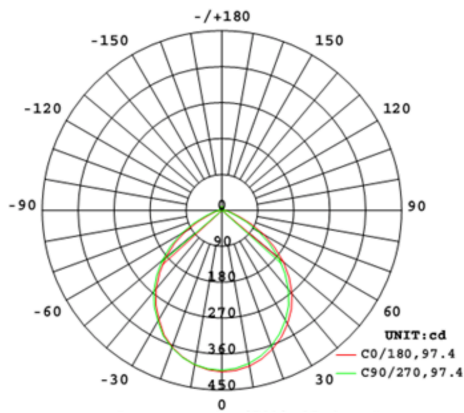

Light Distribution

Features

- 4" & 5/6" Recessed LED trims are compatible with most recessed housings
- Lumen outputs: 4" - 750 & 1,100 lumens, 6" - 775, 1,000, 1,300 lumens
- Constructed from die-cast aluminum available in a smooth splay reflector or baffled trim with a smooth flat frosted polycarbonate lens
- Available in Painted White or Black finish. Optional color trim overlays sold separately
- Dimmable down to 10% with compatible TRIAC/ELV dimmers, see dimmer compatibility list
- 5-year warranty, 50,000 hours lifespan, Title 24 JA8 and Title 20 compliant, wet location rated

Ordering Matrix

Family	Size	Shape	Wattage	CRI/Color Temp	Driver	Finish	Trim
R	6	R	11	9FA	120	W	B
	4 = 4" 6 = 6"	R = Round	8 = 8W 10 = 10W 11 = 11W 14 = 14W	9FA = 90 CRI, CCT Adjustable	120 = 120V	W = White	B = Baffle S = Smooth