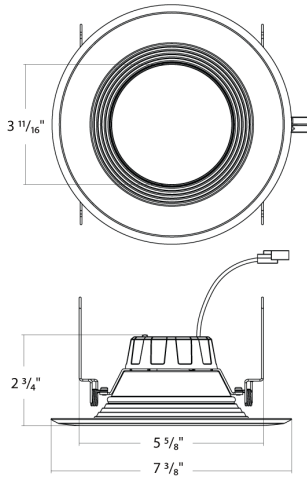

RDCANIC6R

6" Recessed housing, remodeler

DLTRIM/R6RS-BN

6" Color trim round smooth brushed nickel

DLTRIM/R6RS-BRZ

6" Color trim round smooth bronze

DLTRIM/R6RS-B

6" Color trim round smooth black

Dimensions

Features

- 4" & 5/6" Recessed LED trims are compatible with most recessed housings
- Lumen outputs: 4" - 750 & 1,100 lumens, 6" - 775, 1,000, 1,300 lumens
- Constructed from die-cast aluminum available in a smooth splay reflector or baffled trim with a smooth flat frosted polycarbonate lens
- Available in Painted White or Black finish. Optional color trim overlays sold separately
- Dimmable down to 10% with compatible TRIAC/ELV dimmers, see dimmer compatibility list
- 5-year warranty, 50,000 hours lifespan, Title 24 JA8 and Title 20 compliant, wet location rated