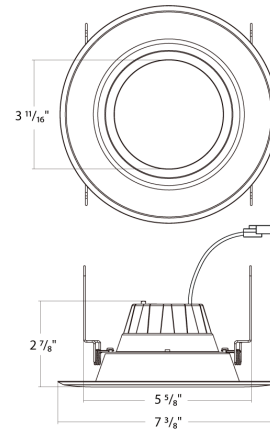

RDCANIC6R

6" Recessed housing, remodeler

DLTRIM/R6RB-BN

6" Color trim round baffle brushed nickel

DLTRIM/R6RB-BRZ

6" Color trim round baffle bronze

DLTRIM/R6RB-B

6" Color trim round baffle black

Case and Pallet Dimensions

	QTY	LENGTH (in)	WIDTH (in)	HEIGHT (in)
CASE	4	15.47	7.99	8
PALLET	600	7.56	3.82	82.28

Dimension

Light Distribution

Features

- 4" & 5/6" Recessed LED trims are compatible with most recessed housings
- Lumen outputs: 4" - 750 & 1,100 lumens, 6" - 775, 1,000, 1,300 lumens
- Constructed from die-cast aluminum available in a smooth splay reflector or baffled trim with a smooth flat frosted polycarbonate lens
- Available in Painted White or Black finish. Optional color trim overlays sold separately
- Dimmable down to 10% with compatible TRIAC/ELV dimmers, see dimmer compatibility list
- 5-year warranty, 50,000 hours lifespan, Title 24 JA8 and Title 20 compliant, wet location rated