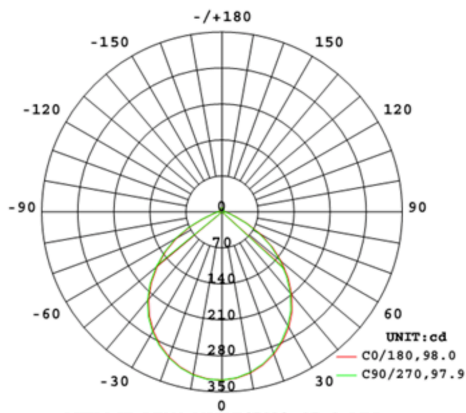

Light Distribution

Features

- 4" & 5/6" Recessed LED trims are compatible with most recessed housings
- Lumen outputs: 4" - 750 & 1,100 lumens, 6" - 775, 1,000, 1,300 lumens
- Constructed from die-cast aluminum available in a smooth splay reflector or baffled trim with a smooth flat frosted polycarbonate lens
- Available in Painted White or Black finish. Optional color trim overlays sold separately
- Dimmable down to 10% with compatible TRIAC/ELV dimmers, see dimmer compatibility list
- 5-year warranty, 50,000 hours lifespan, Title 24 JA8 and Title 20 compliant, wet location rated

Ordering Matrix

Family	Size	Shape	Wattage	CRI/Color Temp	Driver	Finish	Trim
R	6	R	8	9FA	120	W	S
	4 = 4" 6 = 6"	R = Round	8 = 8W 10 = 10W 11 = 11W 14 = 14W	9FA = 90 CRI, CCT Adjustable	120 = 120V	W = White	B = Baffle S = Smooth