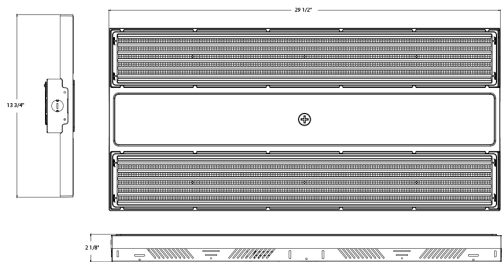

Technical Specifications (continued)

Reflector:

Polycarbonate

IK Rating:

IK08 Protected against 5 joules of impact. Equivalent to the impact of a 3.75 lbs. (1.7kg) mass dropped from 11.8" (300mm) above the impacted surface.

Housing:

Die-cast aluminum

Gaskets:

High-temperature silicone

Finish:

Formulated for high durability and long-lasting color

Green Technology:

Mercury and UV free. RoHS-compliant components.

Installation

Mounting:

Comes standard with V-hooks for chain mounting. Accessories available for pendant and surface mounting (purchased separately).

Other

5-Year Limited Warranty:

The RAB 5-year, limited warranty covers light output, driver performance and paint finish. RAB's warranty is subject to all terms and conditions found at rablighting.com/warranty.

Dimensions

Features

- 100,000-Hour LED lifespan
- DLC Premium Listed
- 0-10V dimming, standard
- 5-Year, limited warranty