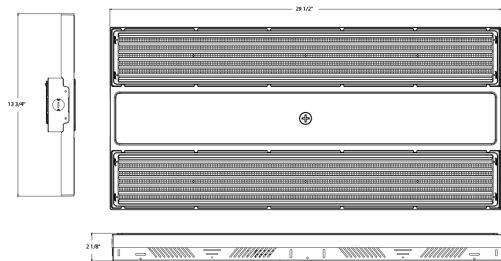

Technical Specifications (continued)

Lens:
Polycarbonate lens

Reflector:
Polycarbonate

IK Rating:
IK08 Protected against 5 joules of impact. Equivalent to the impact of a 3.75 lbs. (1.7kg) mass dropped from 11.8" (300mm) above the impacted surface.

Housing:
Die-cast aluminum

Gaskets:
High-temperature silicone

Finish:
Formulated for high durability and long-lasting color

Green Technology:
Mercury and UV free. RoHS-compliant components.

Installation

Mounting:
Comes standard with V-hooks for chain mounting. Accessories available for pendant and surface mounting (purchased separately).

Other

5-Year Limited Warranty:
The RAB 5-year, limited warranty covers light output, driver performance and paint finish. RAB's warranty is subject to all terms and conditions found at rablighting.com/warranty.

Dimensions

Features

- 100,000-Hour LED lifespan
- DLC Premium Listed
- 0-10V dimming, standard
- 5-Year, limited warranty