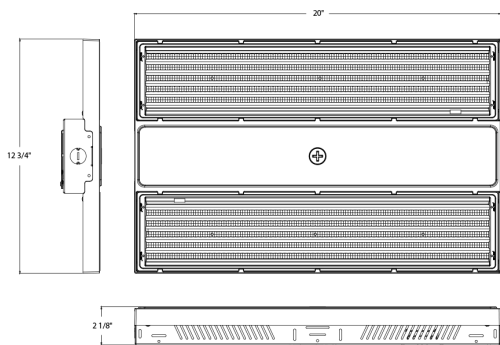

Technical Specifications (continued)

Lens:

Polycarbonate lens

Reflector:

Polycarbonate

IK Rating:

IK08 Protected against 5 joules of impact. Equivalent to the impact of a 3.75 lbs. (1.7kg) mass dropped from 11.8" (300mm) above the impacted surface.

Housing:

Die-cast aluminum

Gaskets:

High-temperature silicone

Finish:

Formulated for high durability and long-lasting color

Green Technology:

Mercury and UV free. RoHS-compliant components.

Installation

Mounting:

Comes standard with V-hooks for chain mounting. Accessories available for pendant and surface mounting (purchased separately).

Other

5-Year Limited Warranty:

The RAB 5-year, limited warranty covers light output, driver performance and paint finish. RAB's warranty is subject to all terms and conditions found at rablighting.com/warranty.

Dimensions

Features

- 100,000-Hour LED lifespan
- DLC Premium Listed
- 0-10V dimming, standard
- 5-Year, limited warranty