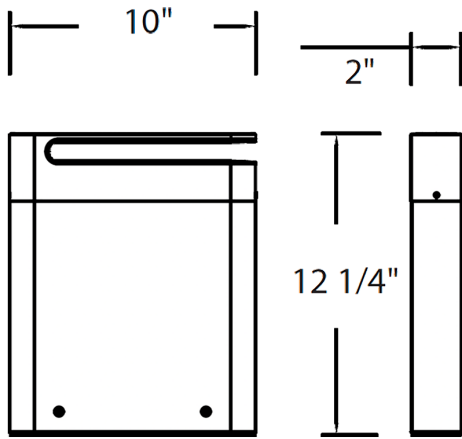

Dimensions

Features

- IP65 rated
- 100,000-Hour LED lifespan
- 5-Year Limited Warranty

Ordering Matrix

Family	Shape	Type	Color Temp	Finish	Voltage
SA	CL	BS			
	CL = CLIP	BS = Bollard Short BT = Bollard Tall WP = Wall Sconce	Blank = 3000K	Blank = Matte Bronze	Blank = 120-277V